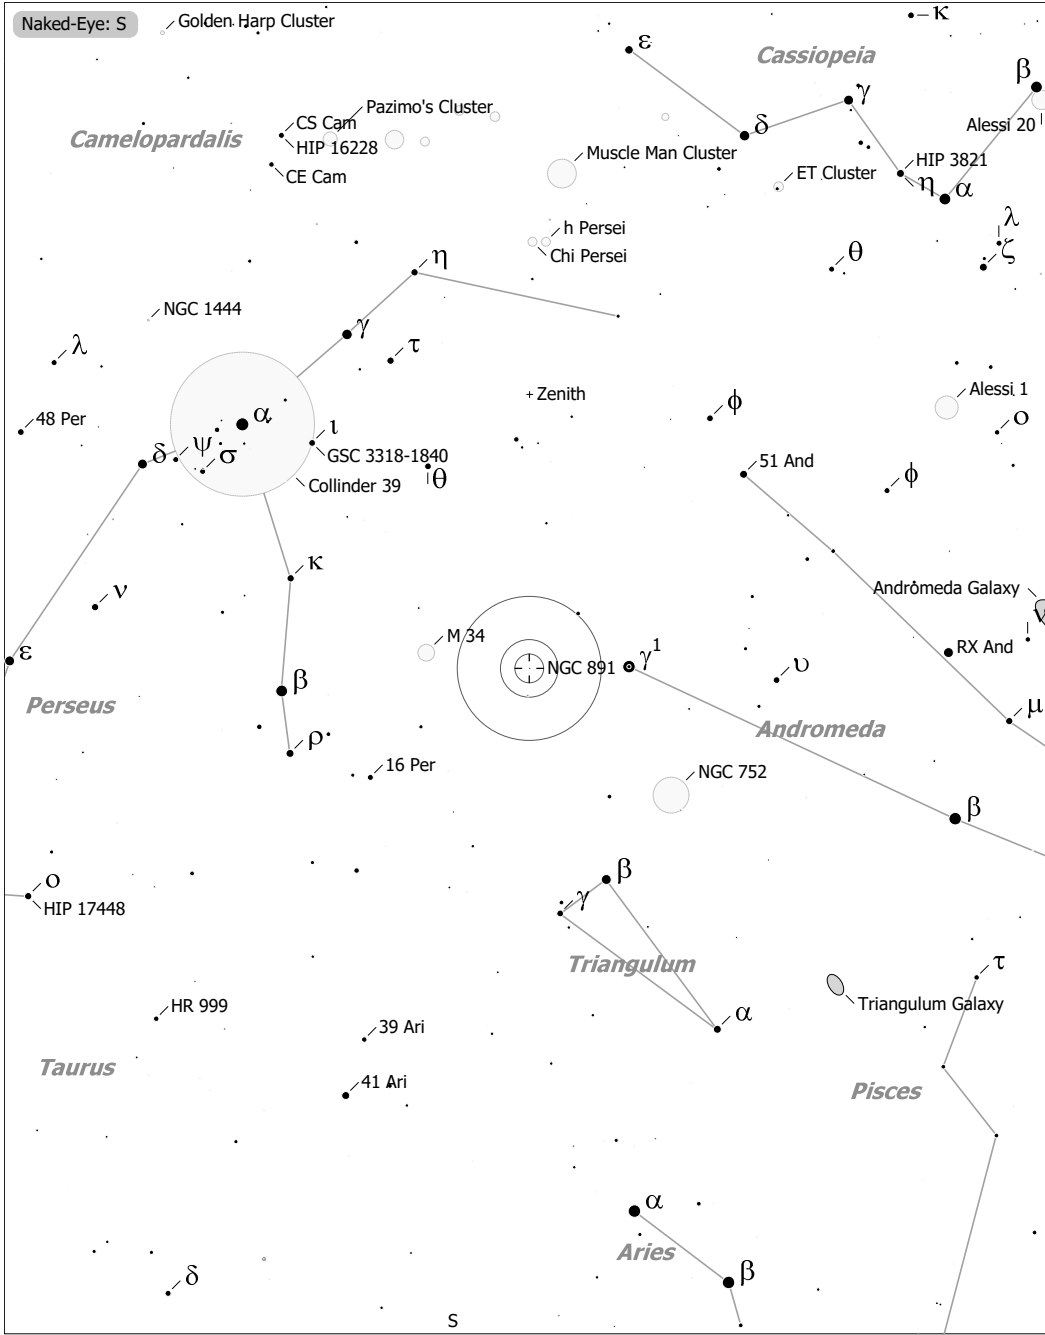

Objekte des Monats: Silver Sliver Galaxy NGC 891

NGC 891 (Galaxy)
 aka MCG 7-5-46, UGC 1831, Z 538-52, H V-19, PGC 9031
 R.A. 02h22m33.5s Dec. +42°20'50" J2000 (And)
 Magnitude: 10.90 B Size: 13.2' x 3.1' Sb, Nearly edge on SBr: 23.1 Mag/arcsec²

×	Skymark	□	SN Remnant	☾	Comet	●	8	●	4
□	Ref. Neb.	○	Galaxy	○	Galaxy Gr.	●	9	●	5
◇	Dark Neb.	○	Galaxy Gr.	●	Quasar	●	10	●	6
●	Globule	●	Planetary	●	Globular Cl.	□	11	●	7