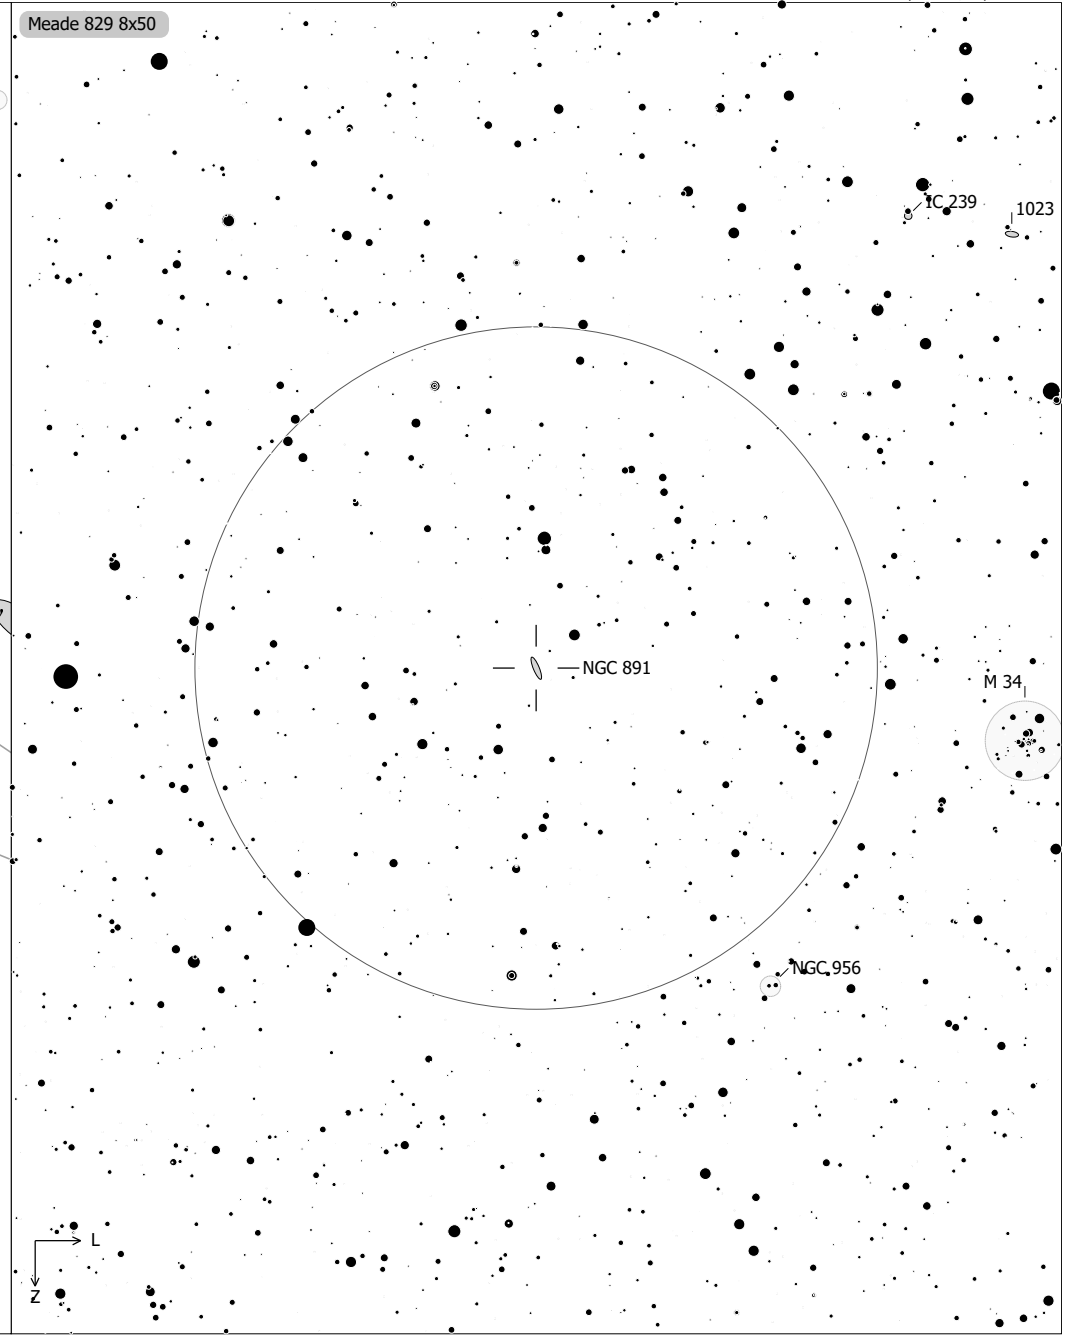

Objekte des Monats: Silver Sliver Galaxy NGC 891

NGC 891 (Galaxy)
 aka MCG 7-5-46, UGC 1831, Z 538-52, H V-19, PGC 9031
 R.A. 02h22m33.5s Dec. +42°20'50" J2000 (And)
 Magnitude: 10.90 B Size: 13.2' x 3.1' Sb, Nearly edge on SBr: 23.1 Mag/arcsec²

×	Skymark	□	SN Remnant	☾	Comet	●	8	●	4
□	Ref. Neb.	○	Galaxy	○	Galaxy Gr.	●	9	●	5
◇	Dark Neb.	○	Galaxy Gr.	●	Quasar	●	10	●	6
●	Globule	●	Planetary	●	Globular Cl.	□	11	●	7