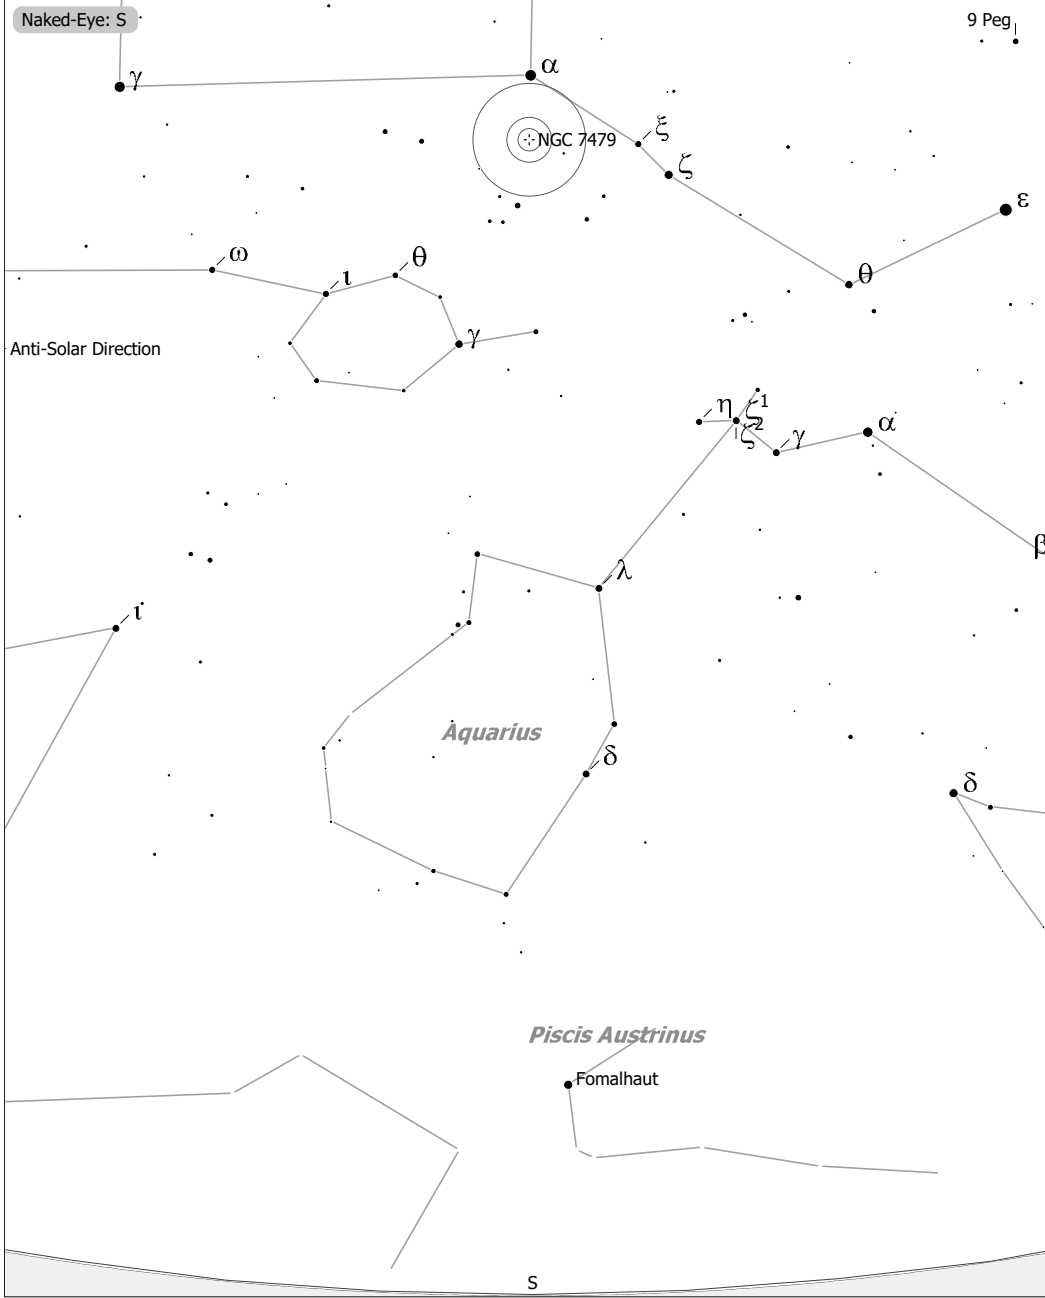

# Objekte des Monats: Propellergalaxie (NGC 7479)

NGC 7479 (Galaxy)  
 aka MCG 2-58-60, UGC 12343, Z 430-58, H I-55, PGC 70419  
 R.A. 23h04m56.7s Dec. +12°19'22" J2000 (Peg)  
 Magnitude: 11.70 B Size: 3.6' x 2.7' SBbc, Nearly face on SB: 22.3 Mag/arcsec<sup>2</sup>

◇ Dark Neb.	○ Galaxy	● 9	● 6	● 3
● Globule	● Quasar	● 10	● 7	● 4
○ Open Cl.	● Planetary	● 8	● 5	
● Globular Cl.	□ H II Region			
× Skymark	□ SN Remnant			
	□ Ref. Neb.			