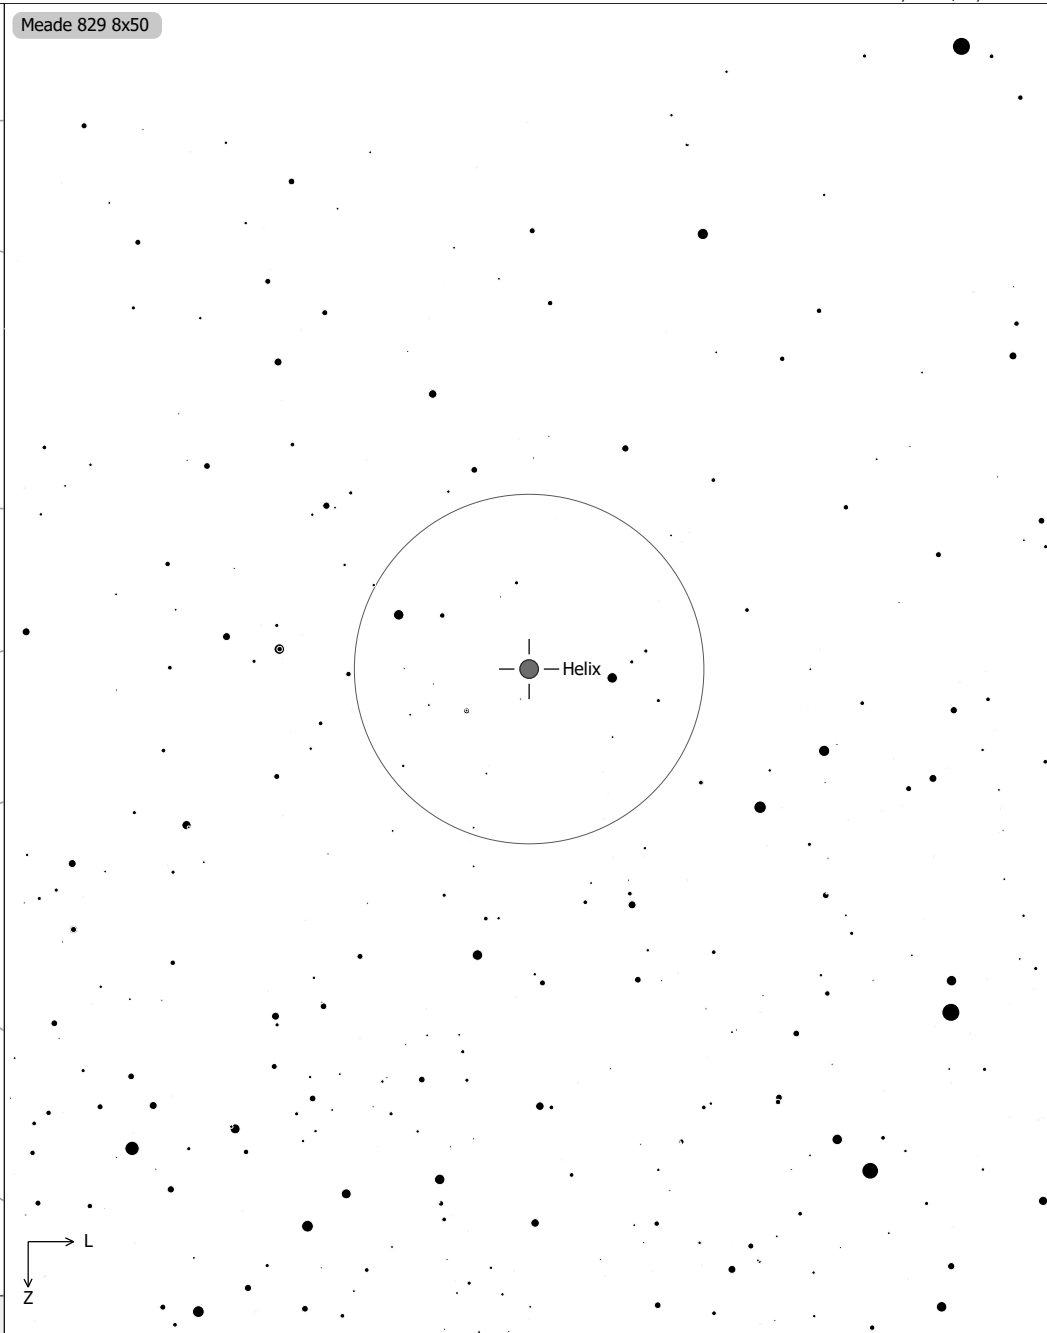

Objekte des Monats: Helixnebel NGC 7293

Naked-Eye: S

Meade 829 8x50

Helix (Planetary Nebula)
 aka NGC 7293, PN G036.1-57.1, PK 036-57.1, ARO 17
 R.A. 22h29m38.4s Dec. -20°50'13" J2000 (Aqr)
 Magnitude: 6.30 Size: 16.0' SBr: 20.9 Mag/arcsec² Distance: 530 ly

- | | | |
|----------------|--------------|---------|
| ✕ Skymark | ◻ SN Remnant | ☄ Comet |
| ◻ Ref. Neb. | ○ Galaxy | |
| ◊ Dark Neb. | ○ Galaxy Gr. | |
| ● Globule | ● Quasar | |
| ○ Open Cl. | ● Planetary | |
| ● Globular Cl. | ◻ HII Region | |