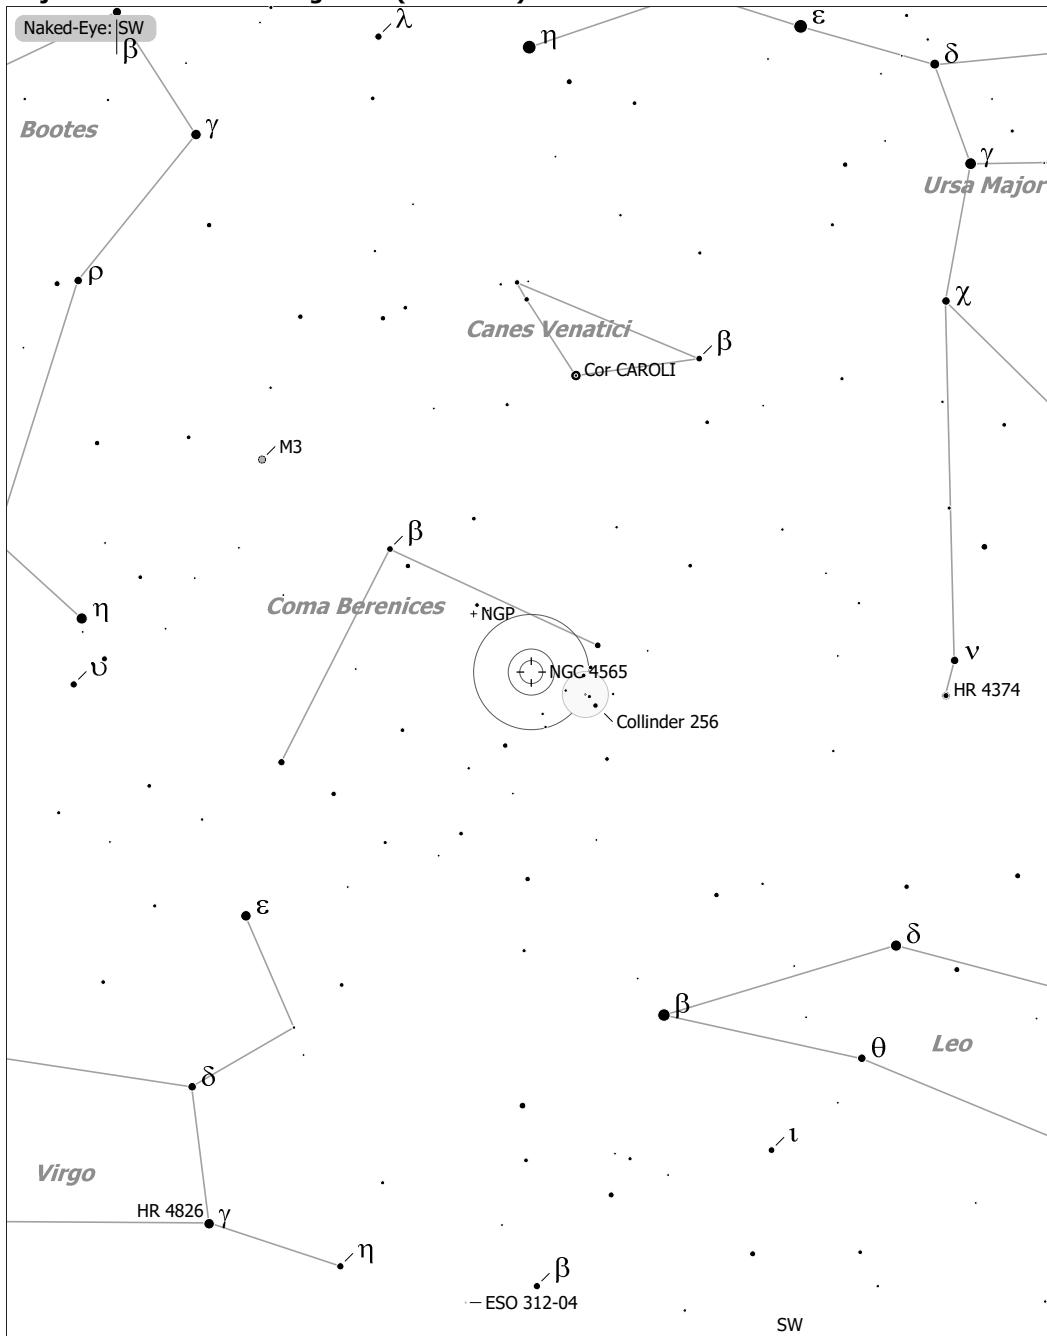

Objekte des Monats: Nadelgalaxie (NGC 4565)

NGC 4565 (Galaxy)
 aka MCG 4-30-6, UGC 7772, RFGC 2335, Z 129-10, H V-24, PGC 42038
 R.A. 12h36m20.8s Dec. +25°59'14" J2000 (Com)
 Magnitude: 10.10 B Size: 16.6' x 2.9' Sb, Nearly edge on SB: 22.4 Mag/arcsec²

×	Skymark	□	SN Remnant	☾	Comet	●	9	●	6	●	3
□	Ref. Neb.	○	Galaxy	○	Galaxy Gr.	●	10	●	7	●	4
◇	Dark Neb.	○	Galaxy Gr.	●	Quasar	●	●	●	8	●	5
●	Globule	●	Planetary	□	HII Region						
○	Open Cl.	●	Globular Cl.								