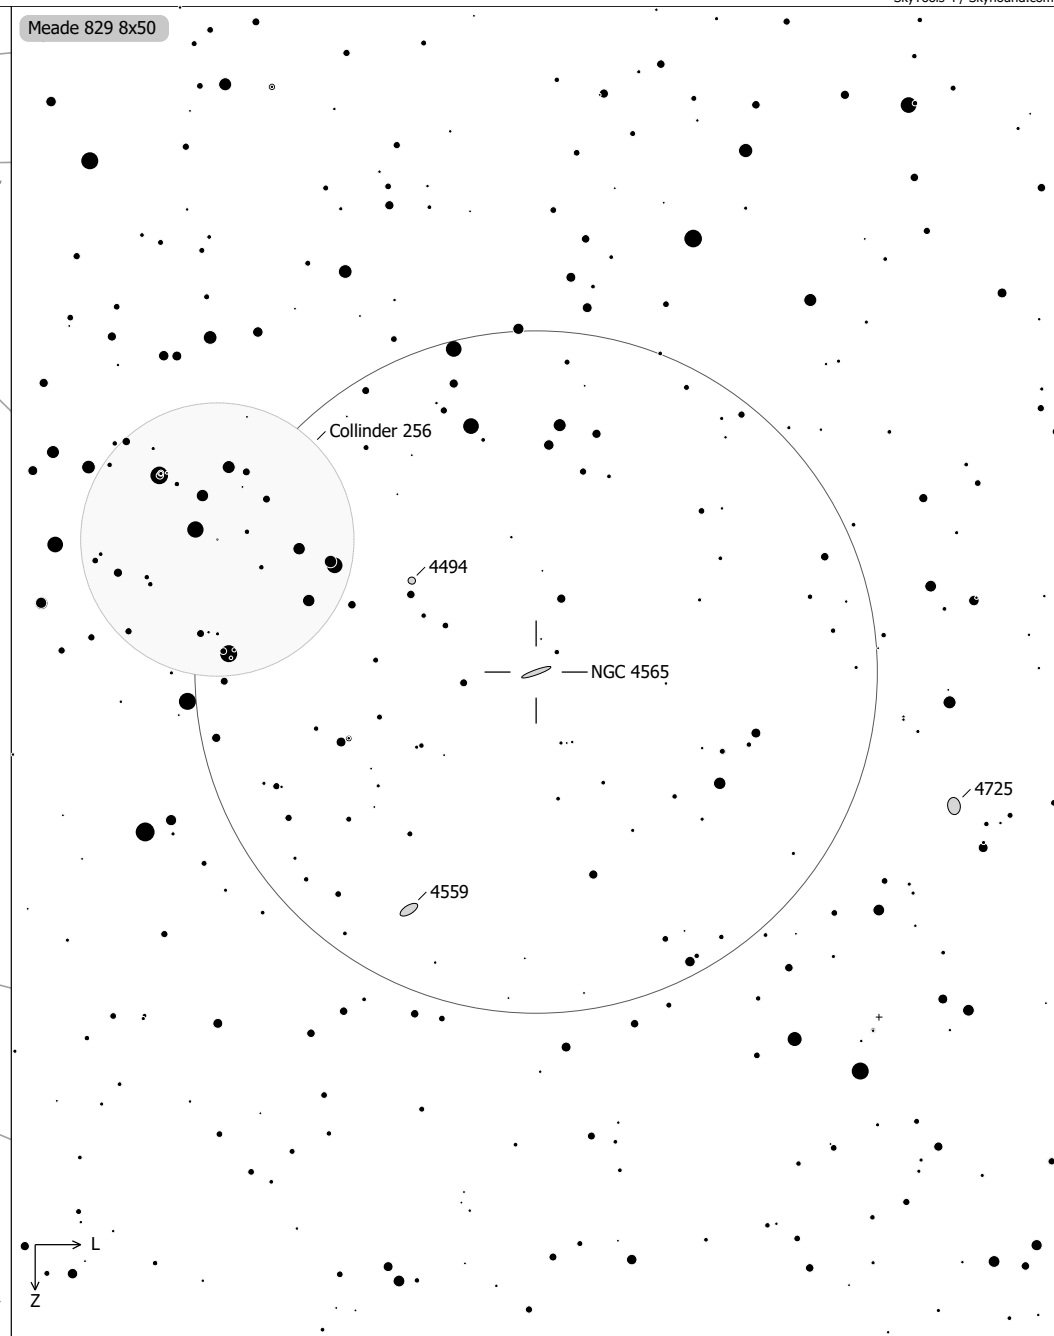

Objekte des Monats: Nadelgalaxie (NGC 4565)

NGC 4565 (Galaxy)
 aka MCG 4-30-6, UGC 7772, RFGC 2335, Z 129-10, H V-24, PGC 42038
 R.A. 12h36m20.8s Dec. +25°59'14" J2000 (Com)
 Magnitude: 10.10 B Size: 16.6' x 2.9' Sb, Nearly edge on SB: 22.4 Mag/arcsec²

×	Skymark	□	SN Remnant	☾	Comet	●	9	●	6	●	3
□	Ref. Neb.	○	Galaxy	○	Galaxy Gr.	●	10	●	7	●	4
◇	Dark Neb.	○	Galaxy Gr.	●	Quasar	●	●	●	8	●	5
●	Globule	●	Planetary	□	HII Region						
○	Open Cl.	●	Globular Cl.								