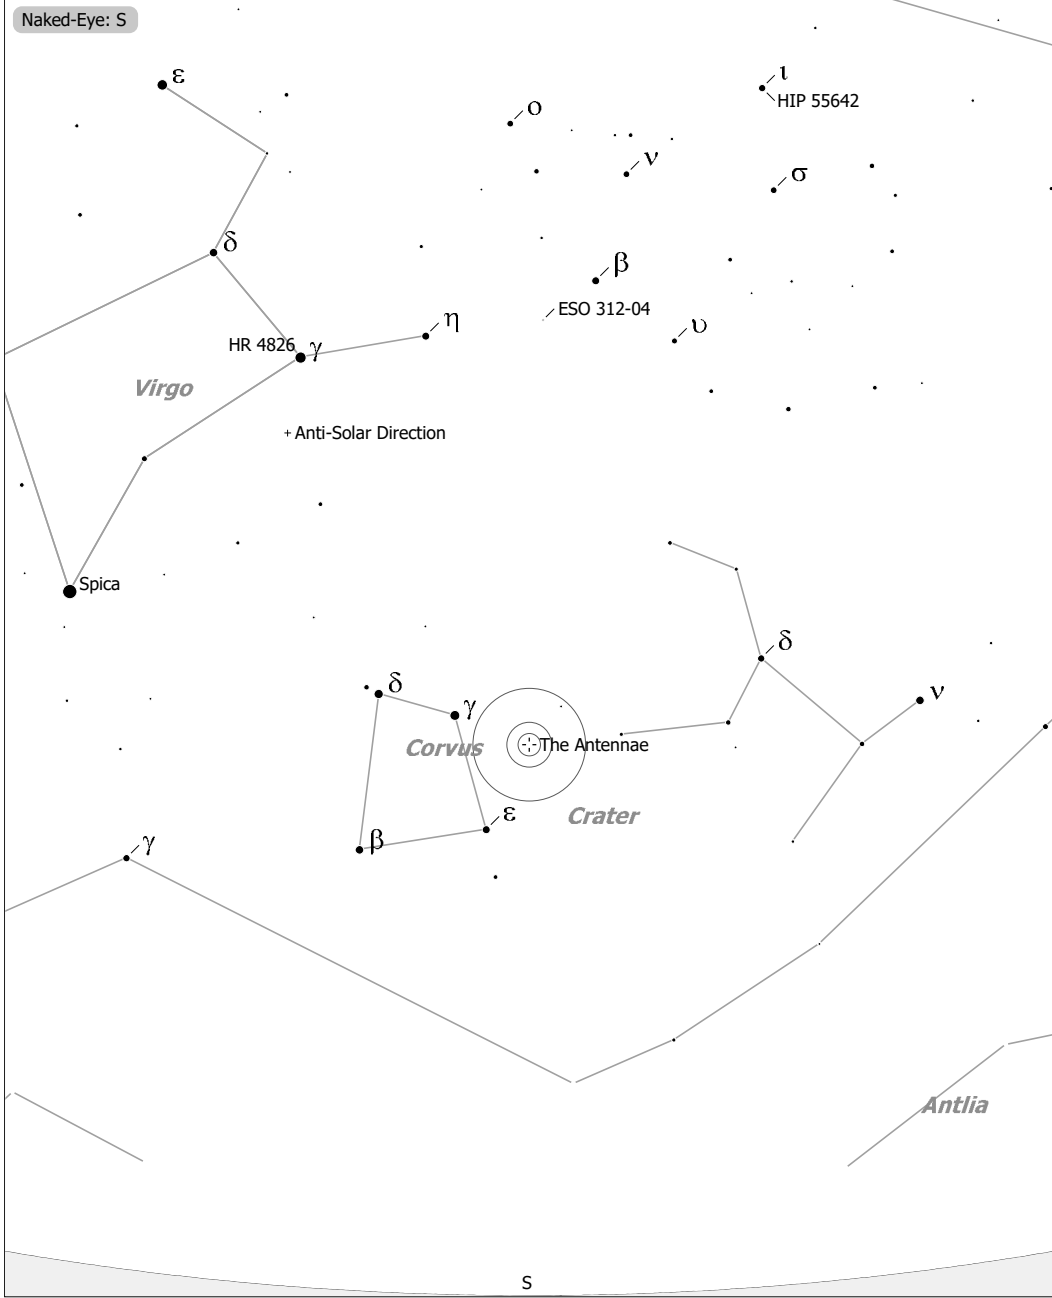

Objekte des Monats: Antennengalaxie (NGC 4038-39)

The Antennae (Galaxy)
 aka NGC 4038, Arp 244, MCG -3-31-14, UGCA 264, ESO 572 47, H IV-28.1, PGC 37967
 R.A. 12h01m53.0s Dec. -18°52'05" J2000 (Crv)
 Magnitude: 10.90 B Size: 5.4' x 3.7' SBm, Nearly face on SBr: 22.3 Mag/arcsec²

◇ • Dark Neb.	○ → Galaxy	• 9	● 6	● 3
● Globule	● Quasar	• 10	● 7	● 4
○ Open Cl.	● Planetary		● 8	● 5
● Globular Cl.	□ ■ HII Region			
× Skymark	□ ■ SN Remnant			
	□ ■ Ref. Neb.			