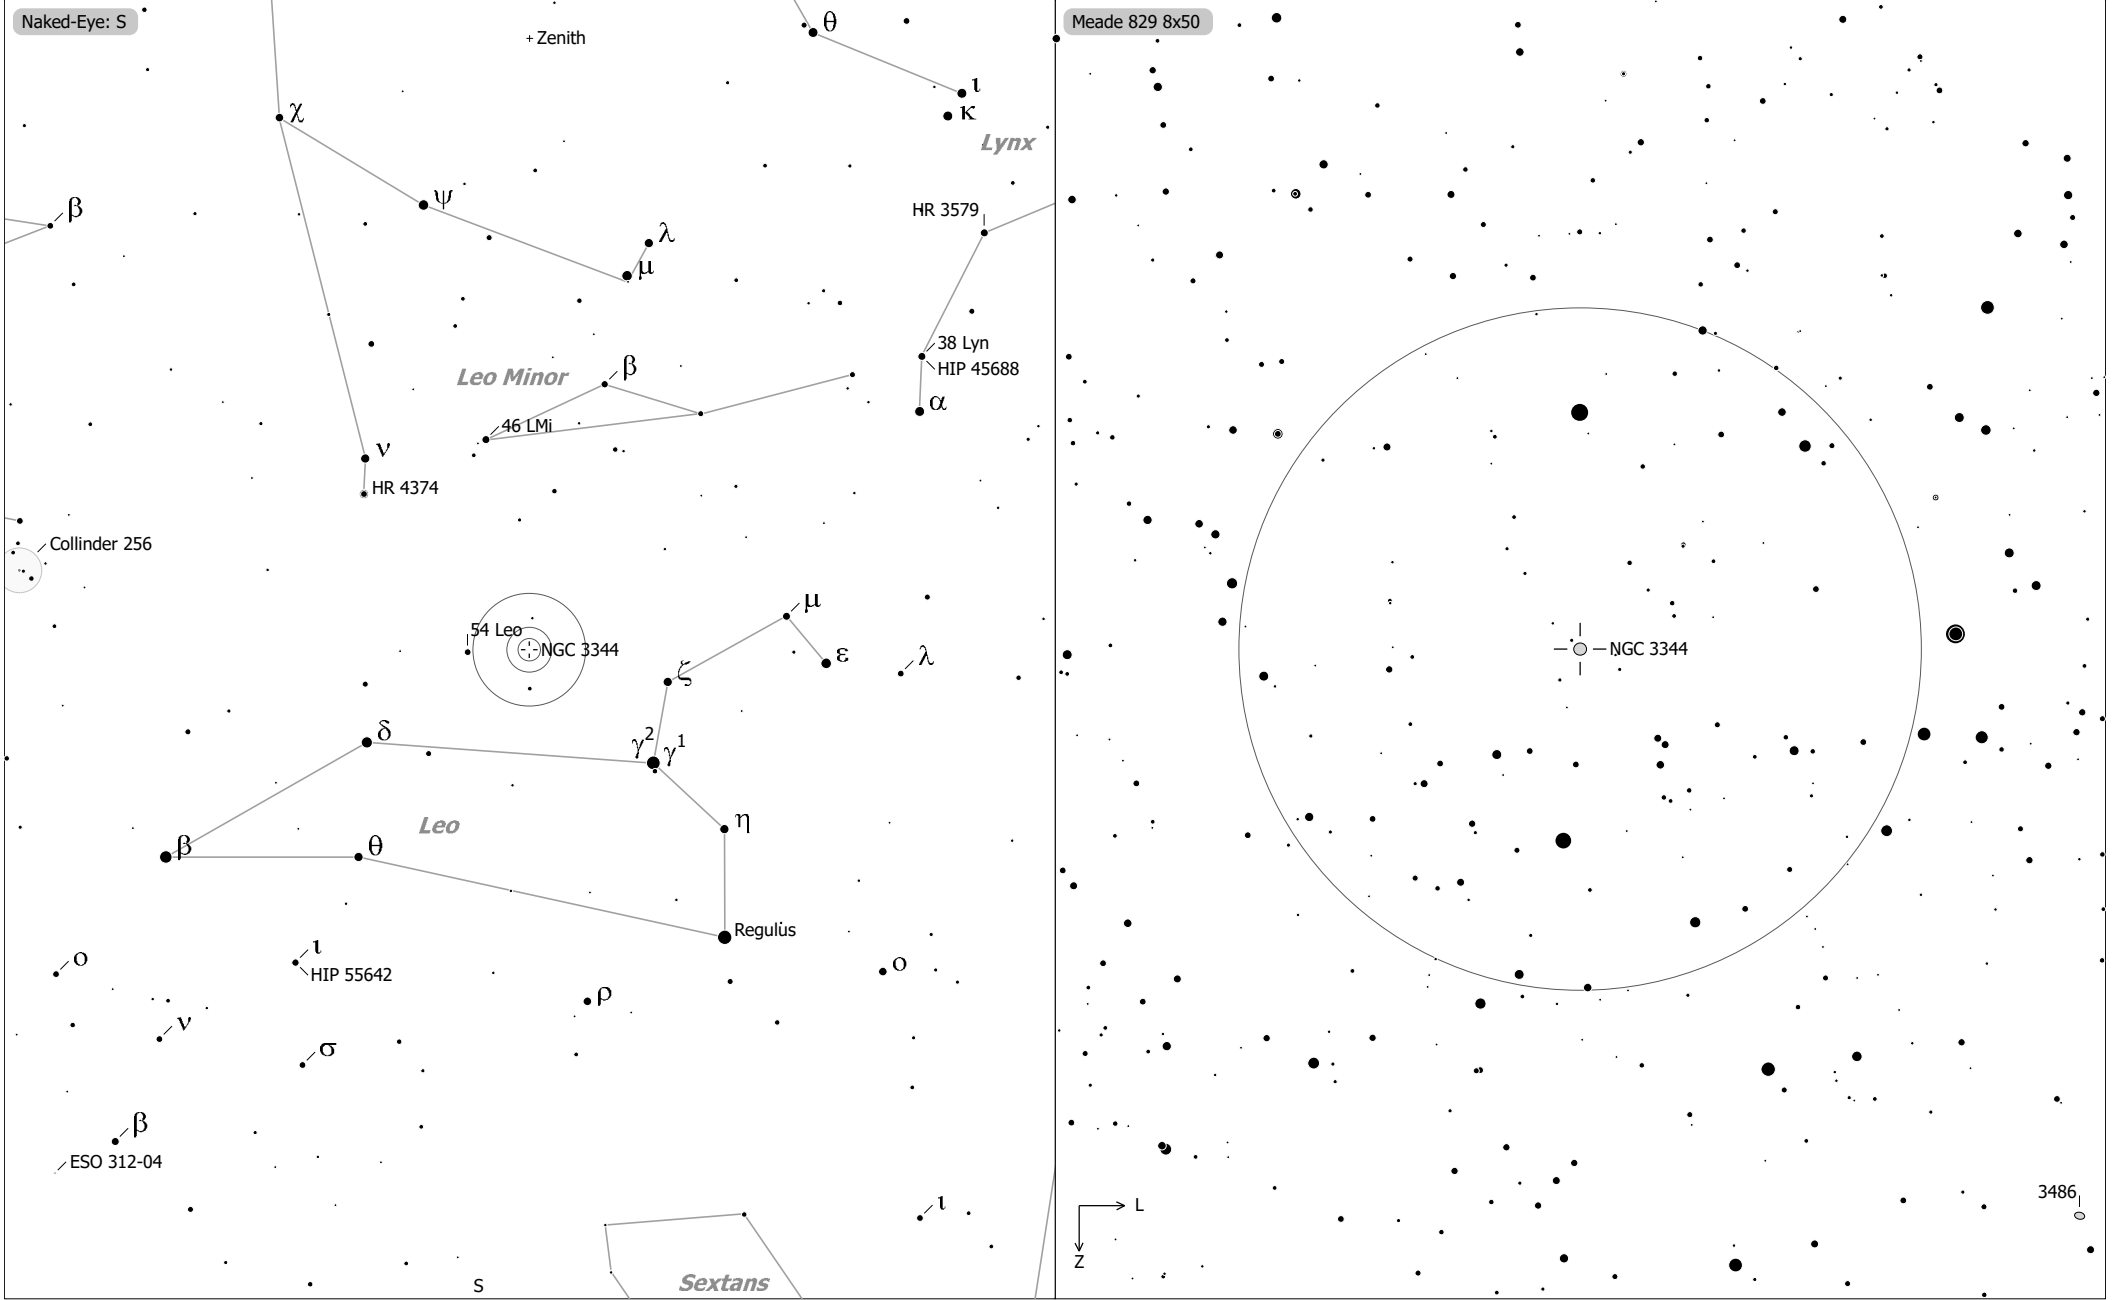

Objekte des Monats: NGC 3344

NGC 3344 (Galaxy)
 aka MCG 4-25-46, UGC 5840, Z 124-60, H I-81, PGC 31968
 R.A. 10h43m31.1s Dec. +24°55'20" J2000 (LMi)
 Magnitude: 10.50 B Size: 6.8' x 6.5' Sbc, SBr: 22.7 Mag/arcsec²

□ = Ref. Neb.	○ = Galaxy	● 9	● 6	● 3
◇ = Dark Neb.	○ = Galaxy Gr.	● 10	● 7	● 4
● = Globule	● = Quasar	● 8	● 5	
○ = Open Cl.	● = Planetary			
● = Globular Cl.	□ = H II Region			
× = Skymark	□ = SN Remnant			