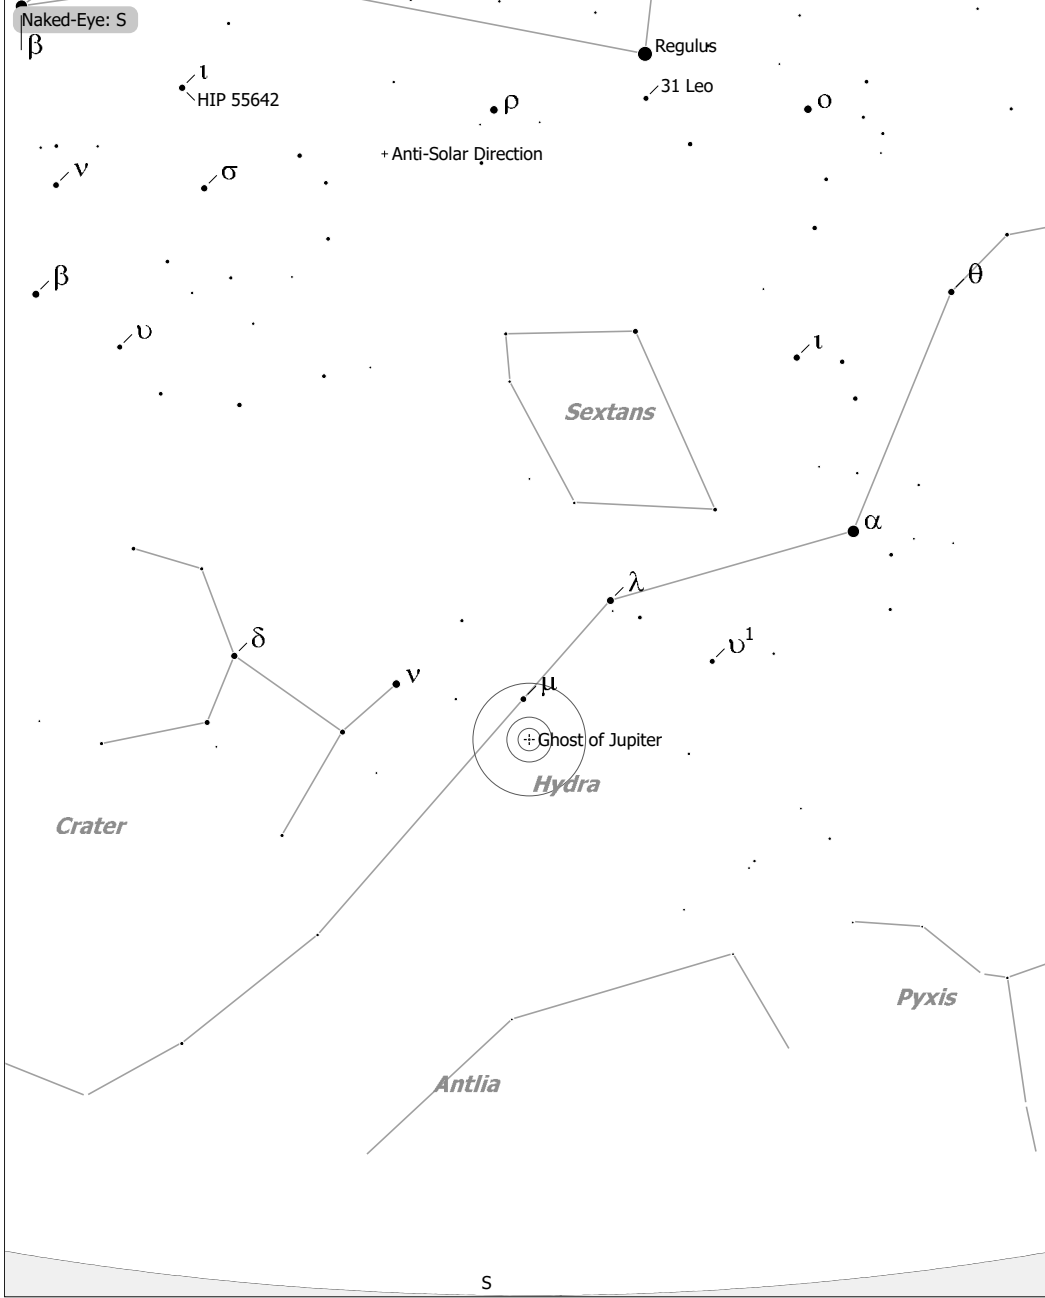

Objekte des Monats: Jupiters Geist (NGC 3242)

Ghost of Jupiter (Planetary Nebula)
 aka Eye, NGC 3242, PN G261.0+32.0, PK 261-32.1, ARO 4, ESO 568-5, H IV-27
 R.A. 10h24m46.1s Dec. -18°38'33" J2000 (Hya)
 Magnitude: 8.60 Size: 40" SBr: 16.3 Mag/arcsec² Distance: 2800 ly

◇ Dark Neb.	○ Galaxy	• 9	● 6	● 3
● Globule	● Quasar	• 10	● 7	● 4
○ Open Cl.	● Planetary	• 8	● 5	
● Globular Cl.	□ HII Region			
× Skymark	□ SN Remnant			
	□ Ref. Neb.			