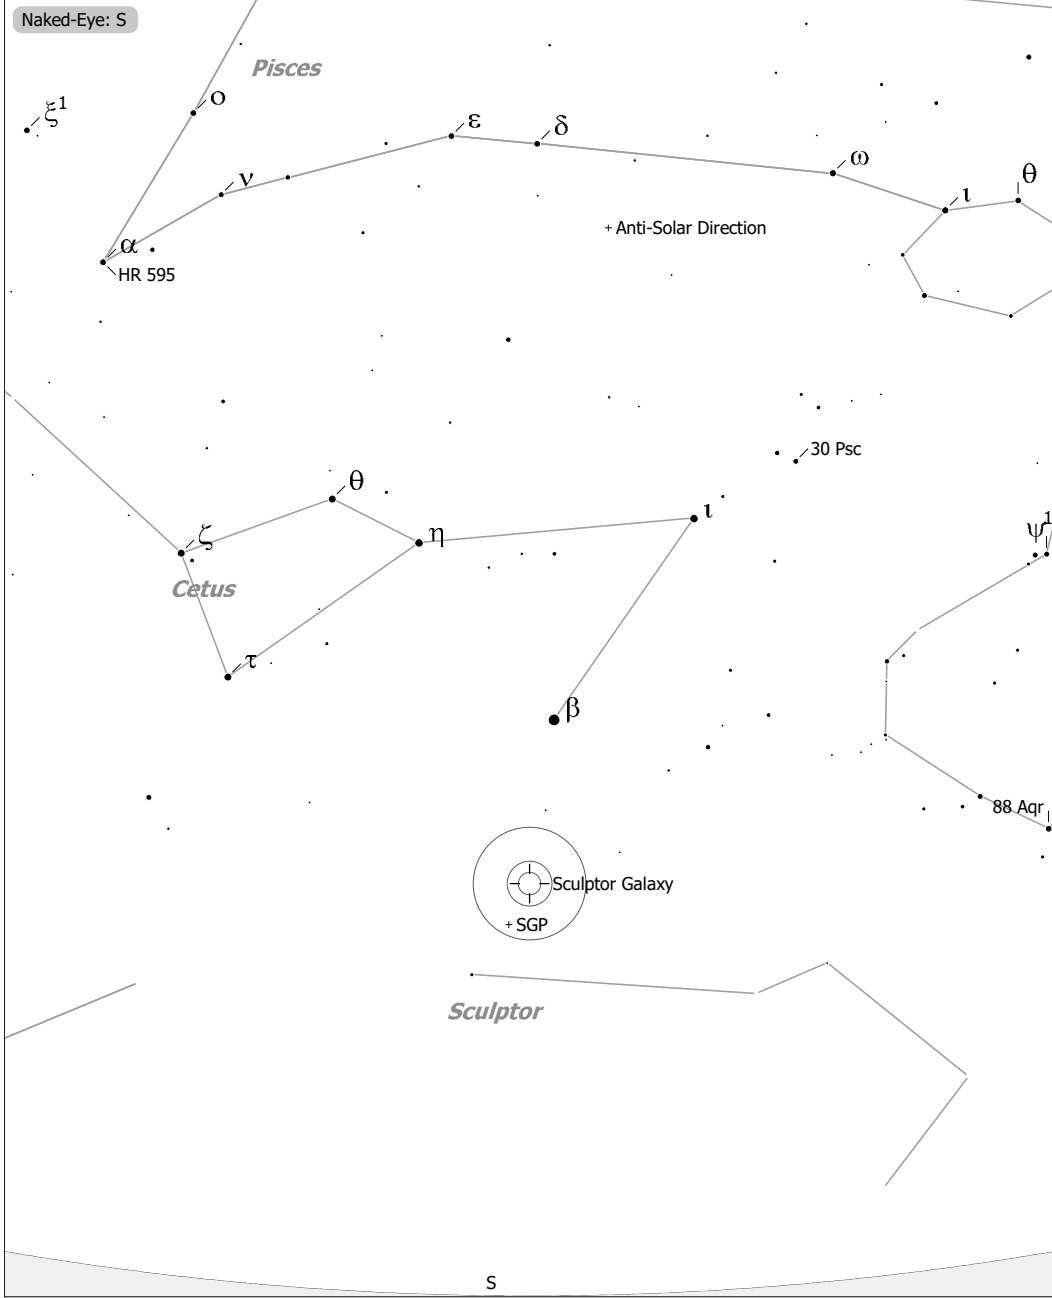

# Sculptor-Galaxie (NGC 253)

Sculptor Galaxy (Galaxy)  
 aka NGC 253, MCG -4-3-9, UGCA 13, ESO 474 29, H V-1, PGC 2789  
 R.A. 00h47m33.1s Dec. -25°17'18" J2000 (ScI)  
 Magnitude: 7.90 B Size: 26.9' x 4.6' SABc, Nearly edge on SB: 21.3 Mag/arcsec<sup>2</sup>

◇ Dark Neb.	○ Galaxy	• 9	● 6	● 3
● Globule	● Quasar	• 10	● 7	● 4
○ Open Cl.	● Planetary		● 8	● 5
● Globular Cl.	□ HII Region			
× Skymark	□ SN Remnant			
	□ Ref. Neb.			