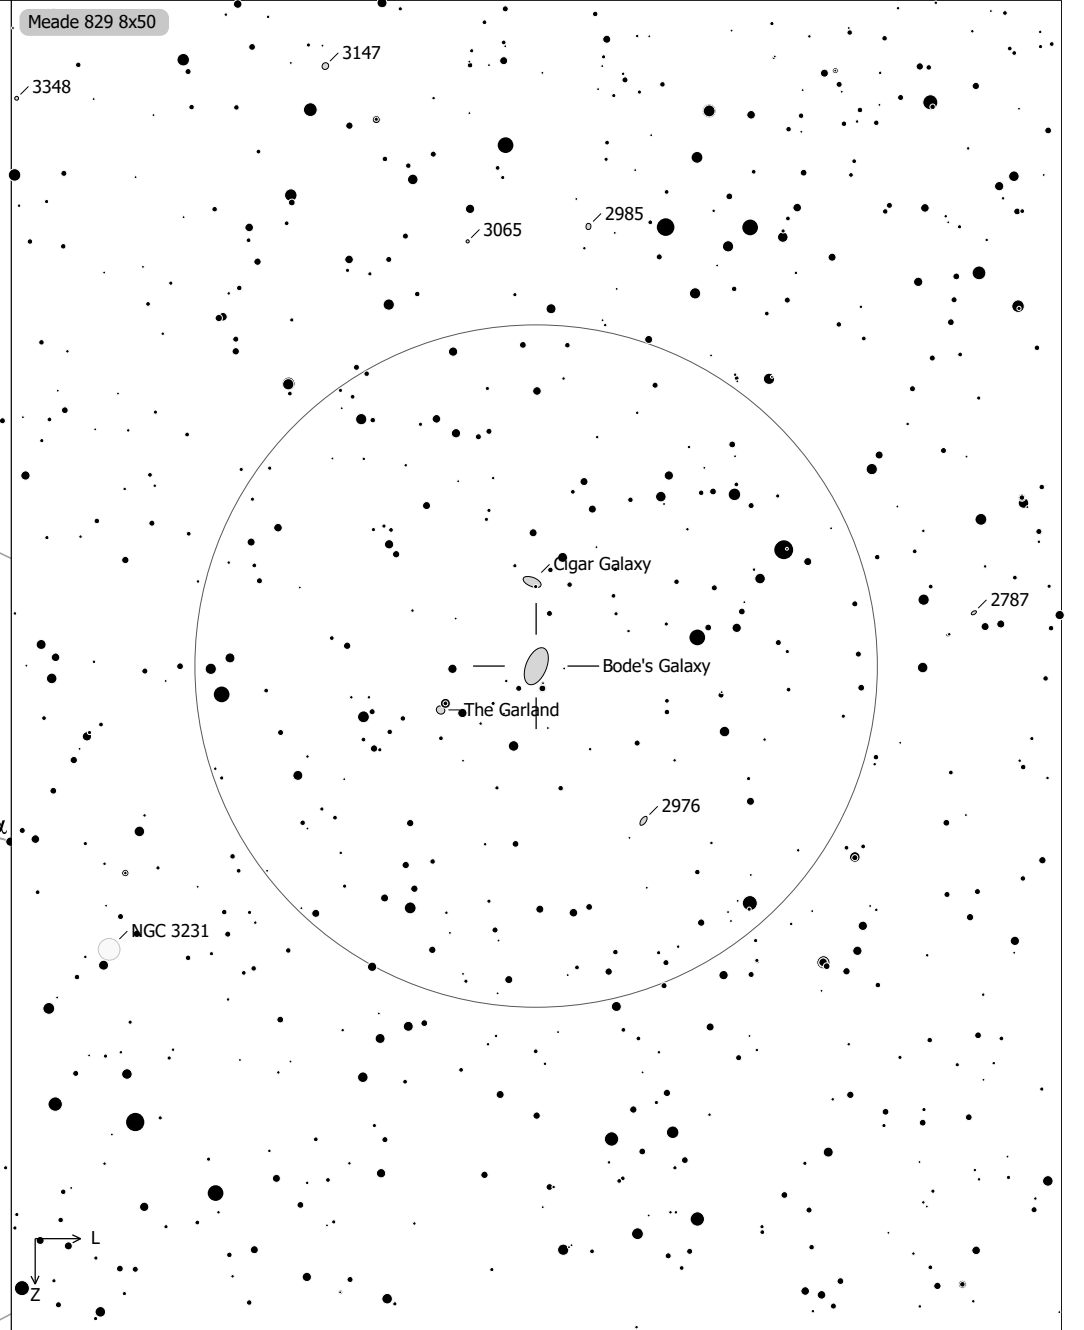

Objekte des Monats: Bodes Nebel & Zigarrengalaxie (Messier 81 & Messier 82)

Bode's Galaxy (Galaxy)
 aka M 81, NGC 3031, MCG 12-10-10, UGC 5318, Z 333-7, PGC 28630
 R.A. 09h55m33.1s Dec. +69°03'56" J2000 (UMa)
 Magnitude: 7.80 B Size: 21.4' x 11.2' Sab, Nearly face on SBR: 21.9 Mag/arcsec²

- | | | | | | |
|----------------|--------------|--------------|------|-----|-----|
| ✕ Skymark | ◻ SN Remnant | ☄ Comet | • 10 | ● 7 | ● 4 |
| ◊ Ref. Neb. | ◊ Dark Neb. | ○ Galaxy | • 11 | ● 8 | ● 5 |
| ◐ Globule | ◑ Open Cl. | ○ Galaxy Gr. | • 9 | ● 6 | |
| ● Globular Cl. | ◑ HII Region | ● Quasar | | | |
| | | ● Planetary | | | |