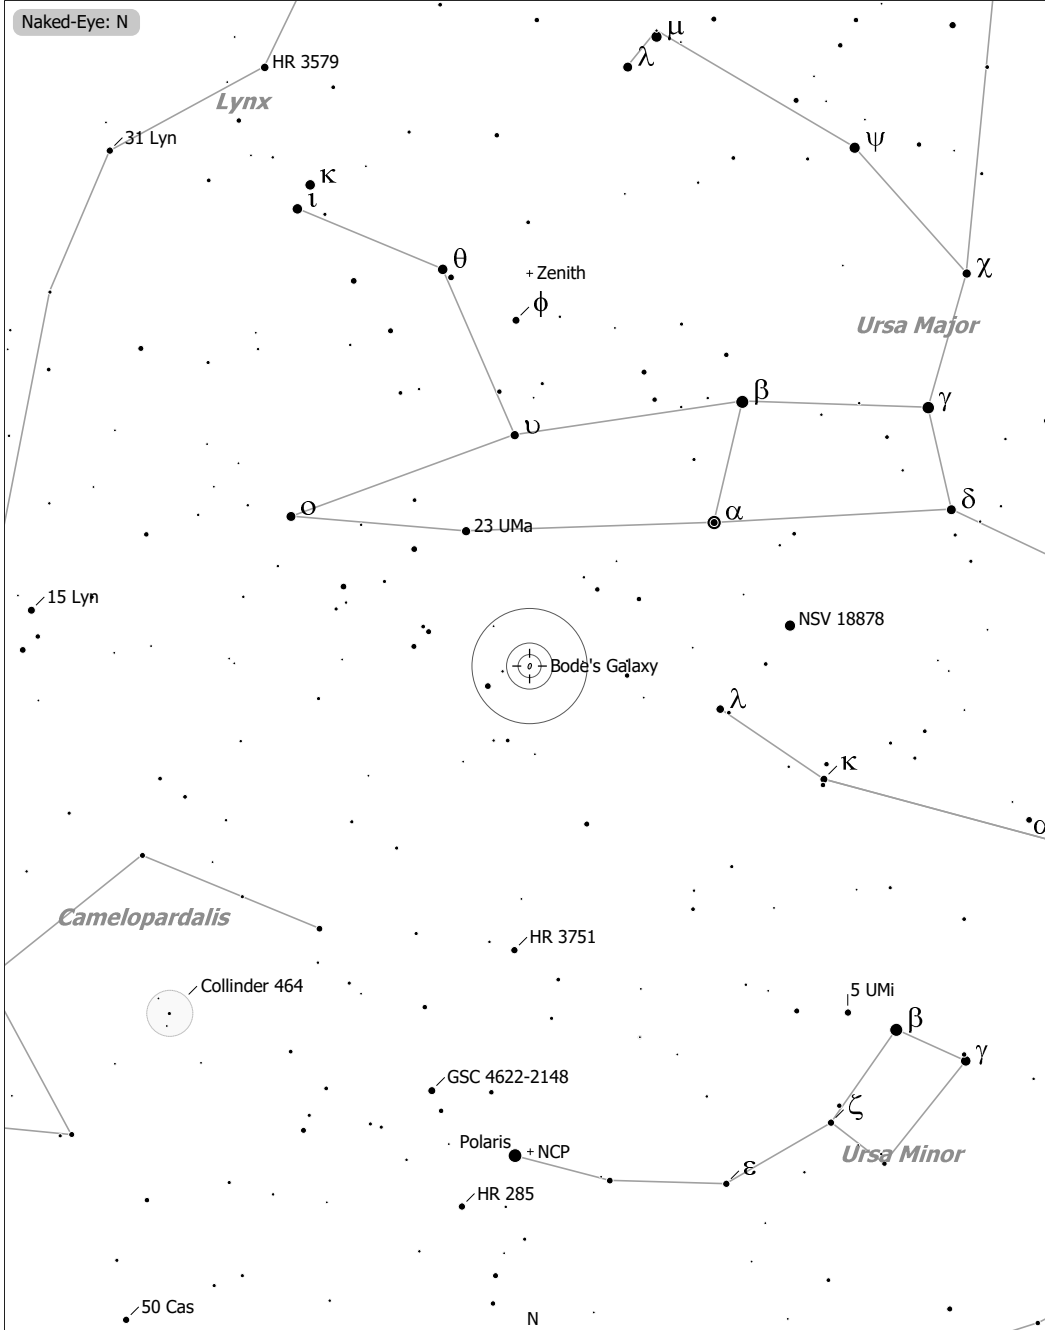

Objekte des Monats: Bodes Nebel & Zigarrengalaxie (Messier 81 & Messier 82)

Bode's Galaxy (Galaxy)
 aka M 81, NGC 3031, MCG 12-10-10, UGC 5318, Z 333-7, PGC 28630
 R.A. 09h55m33.1s Dec. +69°03'56" J2000 (UMa)
 Magnitude: 7.80 B Size: 21.4' x 11.2' Sab, Nearly face on SBR: 21.9 Mag/arcsec²

- | | | | | | |
|----------------|--------------|--------------|------|-----|-----|
| ✕ Skymark | ◻ SN Remnant | ☄ Comet | • 10 | ● 7 | ● 4 |
| ◊ Ref. Neb. | ◊ Dark Neb. | ○ Galaxy | • 11 | ● 8 | ● 5 |
| ◐ Globule | ◑ Open Cl. | ○ Galaxy Gr. | • 9 | ● 6 | |
| ● Globular Cl. | ◑ HII Region | ● Quasar | | | |
| | | ● Planetary | | | |