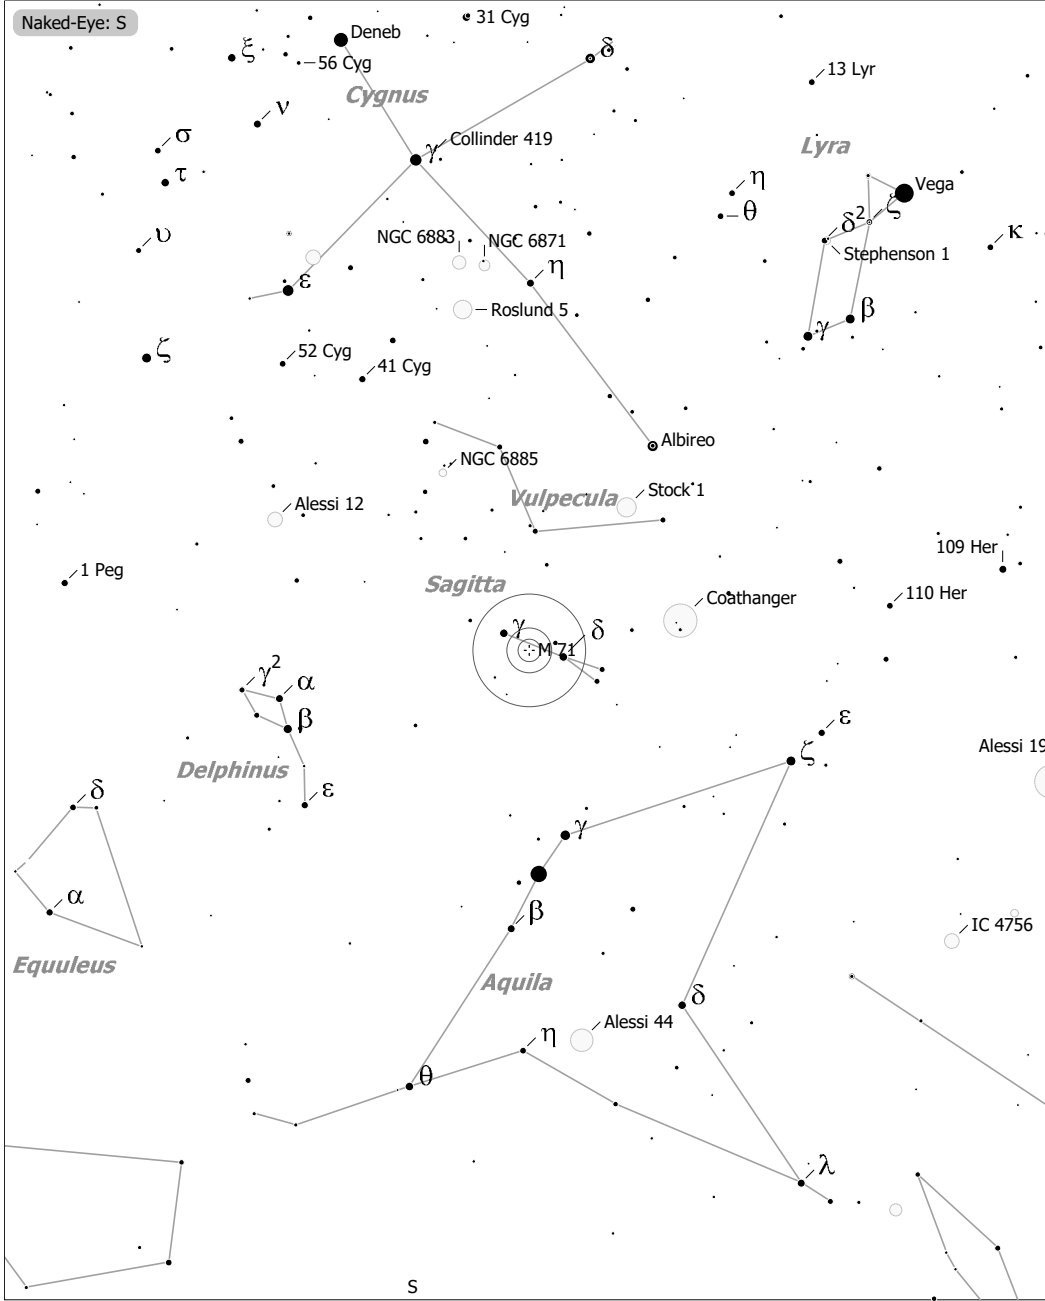

# Objekte des Monats: Messier 71

M 71 (Globular Cluster)  
 aka NGC 6838  
 R.A. 19h53m46.0s Dec. +18°46'42" J2000 (Sge)  
 Magnitude: 8.40 Size: 4.0' Distance: 16000 ly

◇ Dark Neb.	○ Galaxy	● 9	● 6	● 3
● Globule	● Quasar	● 10	● 7	● 4
○ Open Cl.	● Planetary	● 8	● 5	
● Globular Cl.	□ H II Region			
× Skymark	□ SN Remnant			
	□ Ref. Neb.			