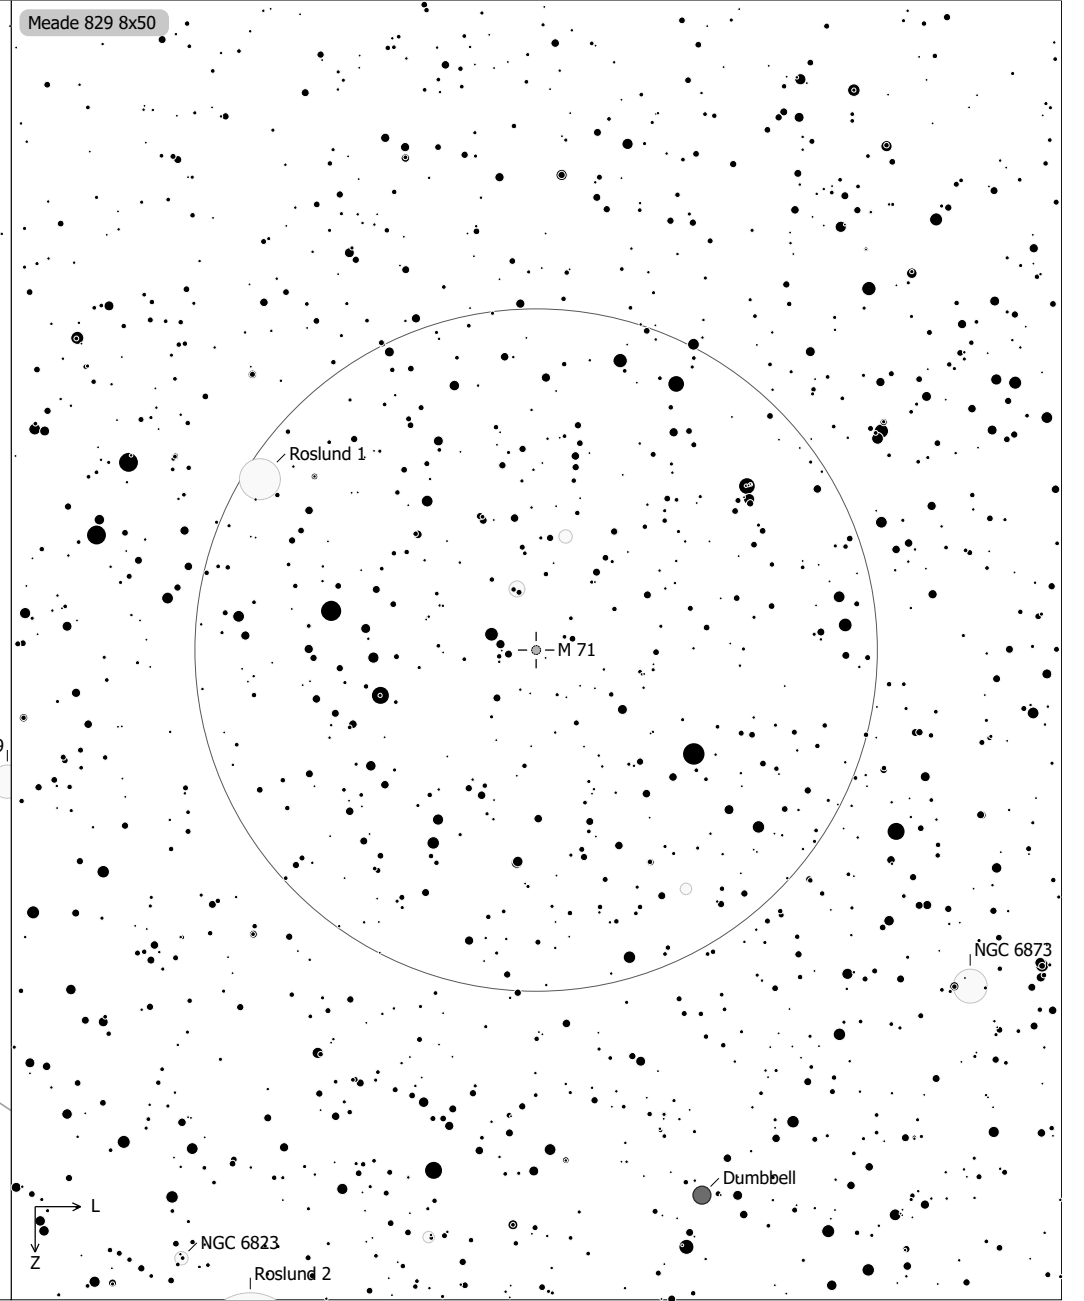

# Objekte des Monats: Messier 71

M 71 (Globular Cluster)  
 aka NGC 6838  
 R.A. 19h53m46.0s Dec. +18°46'42" J2000 (Sge)  
 Magnitude: 8.40 Size: 4.0' Distance: 16000 ly

◇ Dark Neb.	○ Galaxy	● 9	● 6	● 3
● Globule	● Quasar	● 10	● 7	● 4
○ Open Cl.	● Planetary	● 8	● 5	
● Globular Cl.	□ H II Region			
× Skymark	□ SN Remnant			
	□ Ref. Neb.			