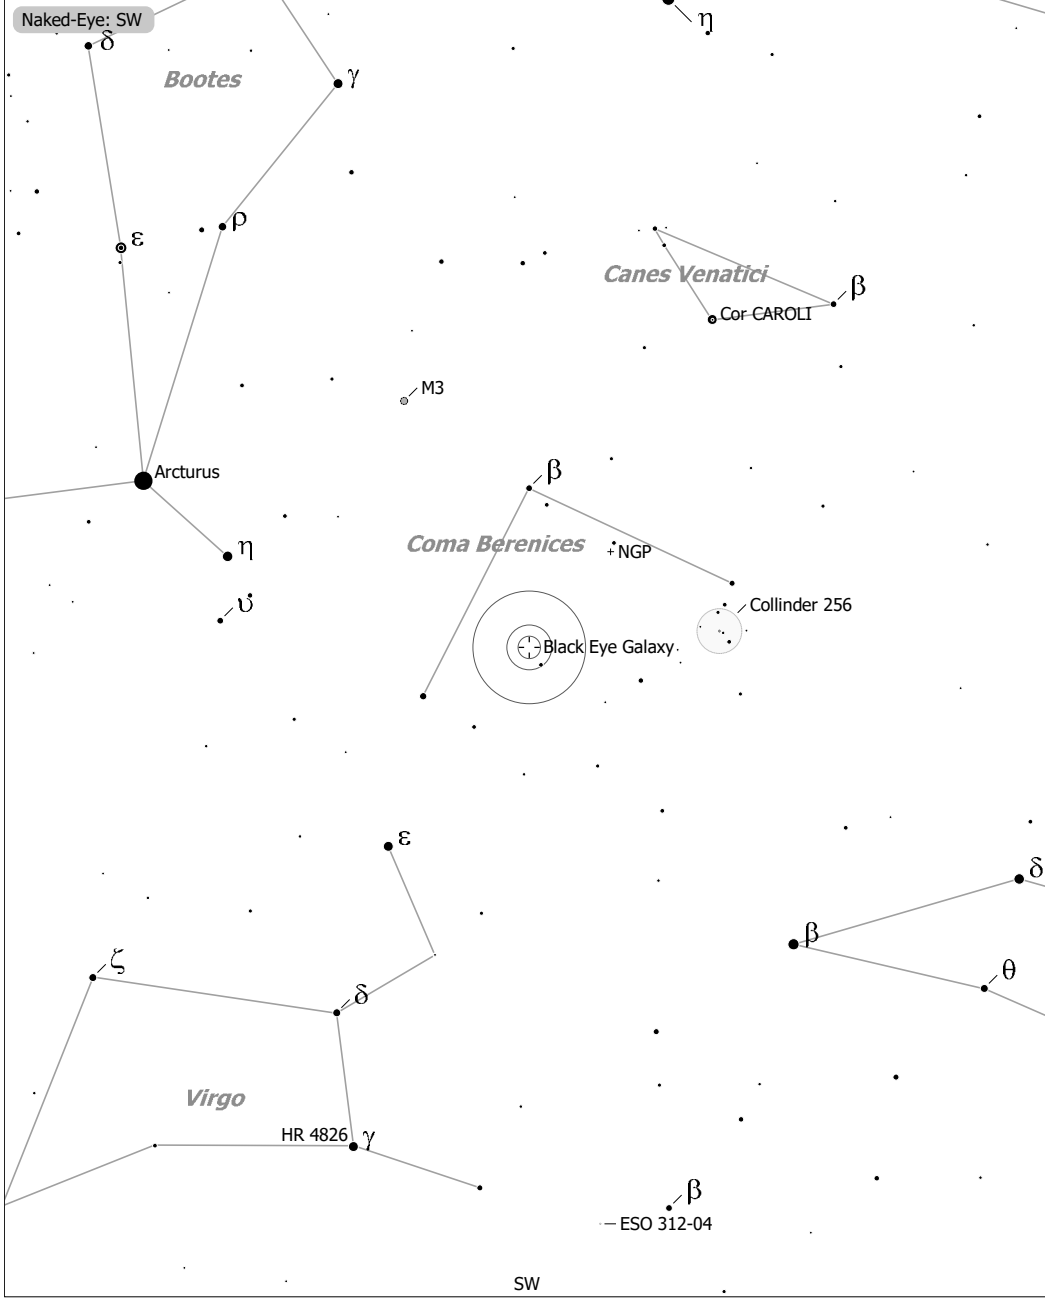

Objekte des Monats: Blackeye Galaxie (Messier 64)

Black Eye Galaxy (Galaxy)
 aka M 64, NGC 4826, MCG 4-31-1, UGC 8062, Z 130-1, PGC 44182
 R.A. 12h56m43.8s Dec. +21°40'55" J2000 (Com)
 Magnitude: 9.30 B Size: 10.5' x 5.4' Sab, Nearly face on SBr: 21.8 Mag/arcsec²

◻	Ref. Neb.	○	Galaxy	●	9	●	6	●	3
◇	Dark Neb.	○	Galaxy Gr.	●	10	●	7	●	4
●	Globule	●	Quasar	●	8	●	5		
○	Open Cl.	●	Planetary						
●	Globular Cl.	◻	H II Region						
×	Skymark	◻	SN Remnant						