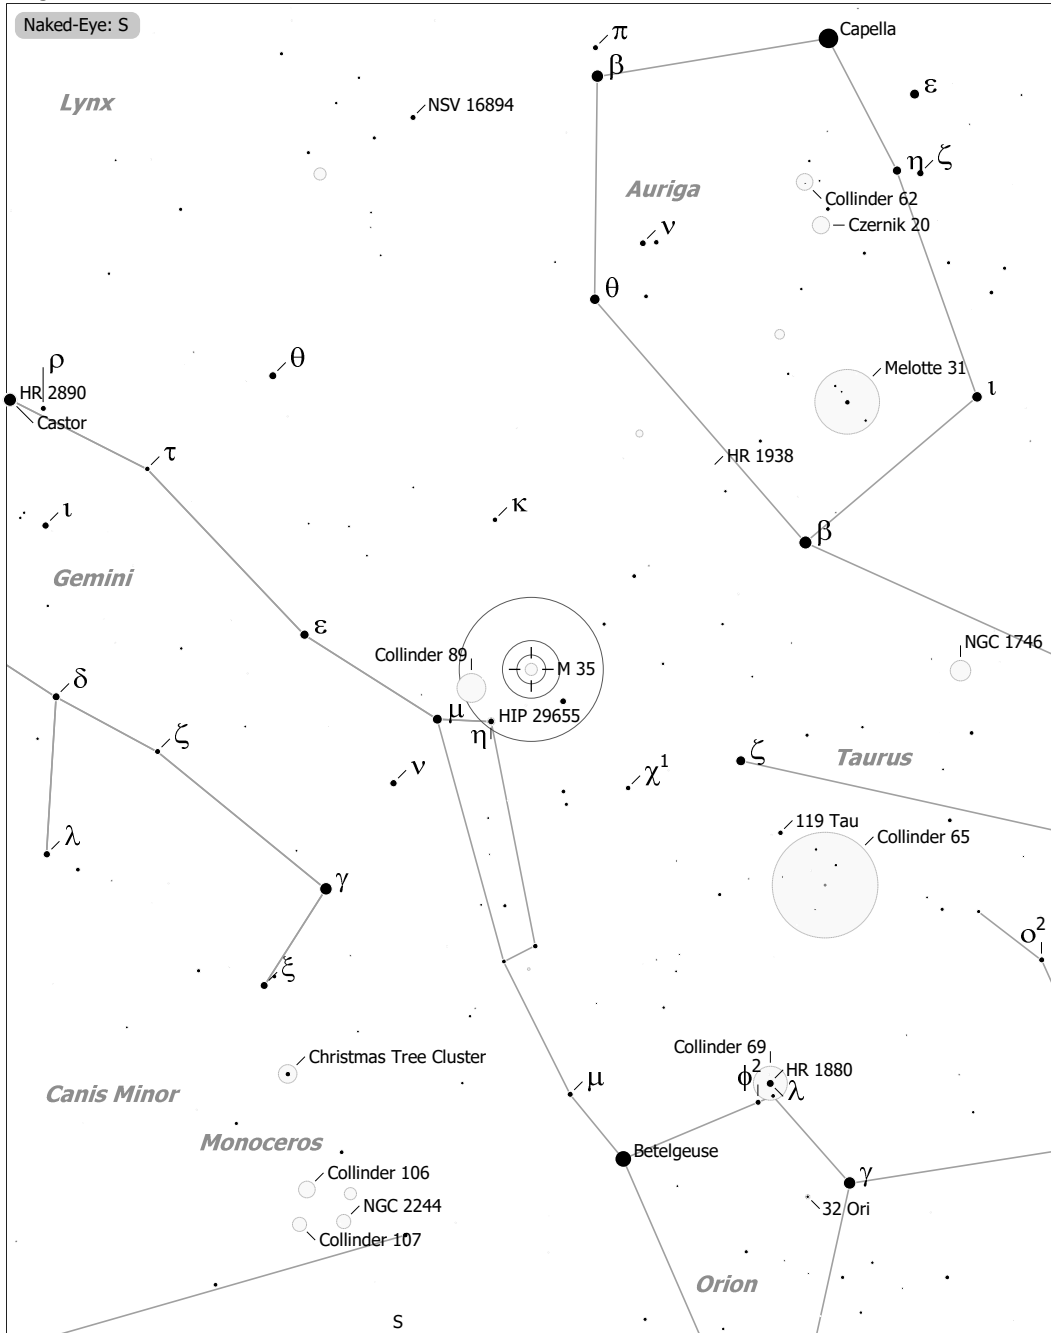

# Objekte des Monats: Messier 35 & NGC 2158

Naked-Eye: S

Meade 829 8x50

M 35 (Open Cluster)  
 aka NGC 2168, Collinder 82, Melotte 41, Raab 31, OCL 466  
 R.A. 06h09m00.0s Dec. +24°21'00" J2000 (Gem)  
 Magnitude: 5.20 Size: 25.0' Distance: 3000 ly

×	Skymark	□	SN Remnant	☾	Comet	●	8	●	4
□	Ref. Neb.	○	Galaxy	○	Galaxy Gr.	●	9	●	5
◇	Dark Neb.	○	Galaxy Gr.	●	Quasar	●	10	●	6
●	Globule	●	Planetary	●	Globular Cl.	□	11	●	7