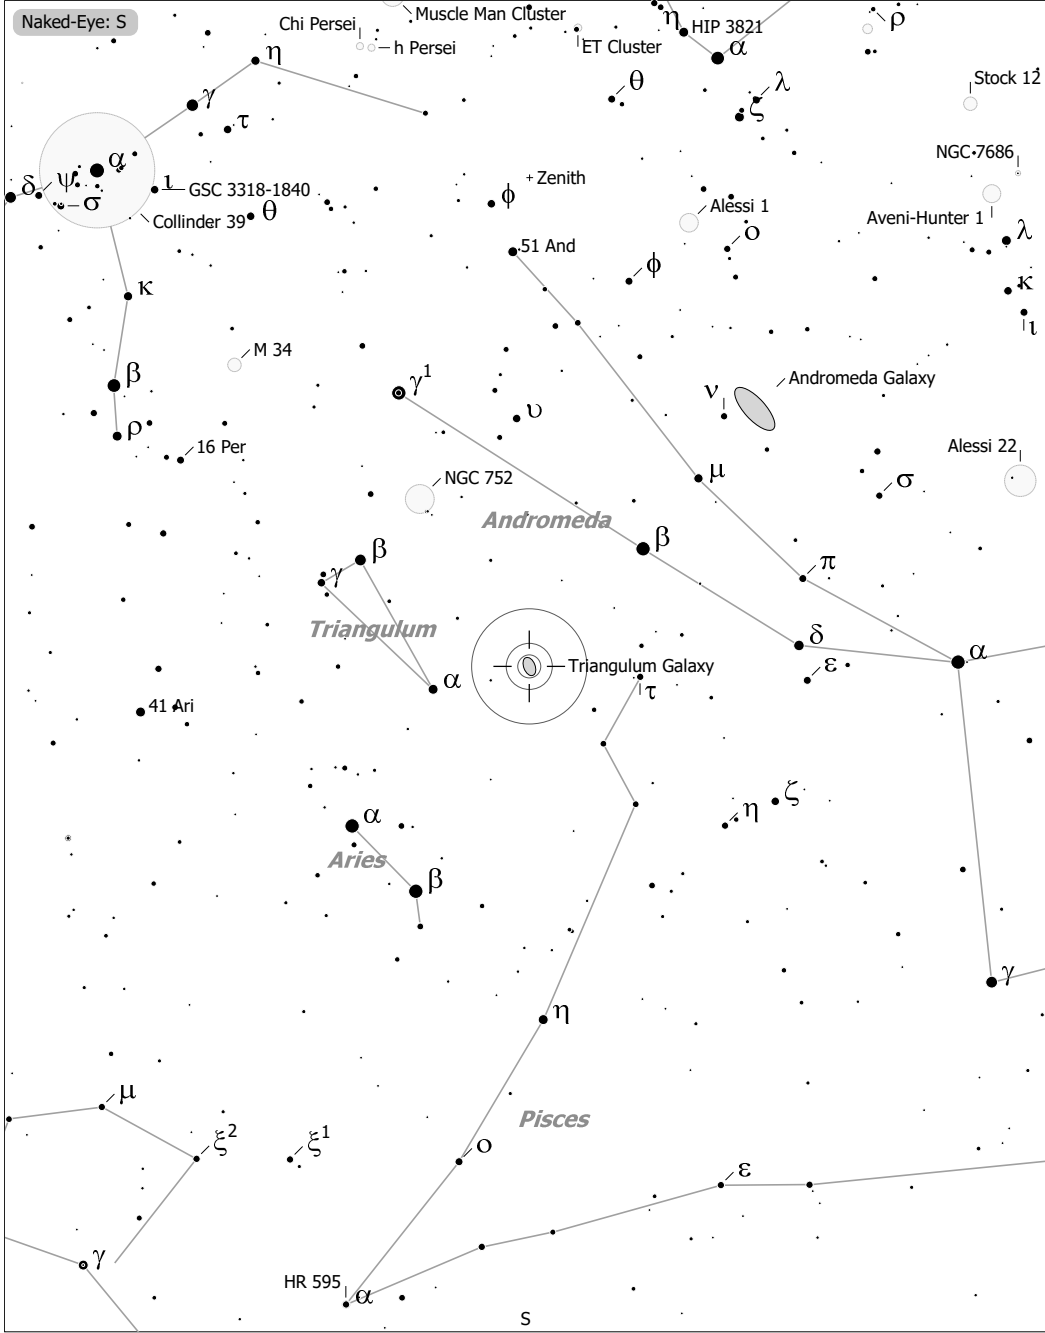

# Objekte des Monats: Dreiecksgalaxie (Messier 33)

Triangulum Galaxy (Galaxy)  
 aka Triangulum Pinwheel, M 33, NGC 598, MCG 5-4-69, UGC 1117, Z 502-110, H V-17, PGC 5818  
 R.A. 01h33m50.9s Dec. +30°39'36" J2000 (Tri)  
 Magnitude: 6.40 B Size: 61.7' x 36.3' Sc, Nearly face on SBr: 22.9 Mag/arcsec<sup>2</sup>

- |                |              |         |      |     |     |
|----------------|--------------|---------|------|-----|-----|
| ✕ Skymark      | ☐ SN Remnant | ☄ Comet | • 10 | • 7 | • 4 |
| ☐ Ref. Neb.    | ○ Galaxy     |         | • 11 | • 8 | • 5 |
| ◇ Dark Neb.    | ○ Galaxy Gr. |         | • 9  | • 6 |     |
| • Globule      | • Quasar     |         |      |     |     |
| • Open Cl.     | • Planetary  |         |      |     |     |
| • Globular Cl. | ☐ HII Region |         |      |     |     |