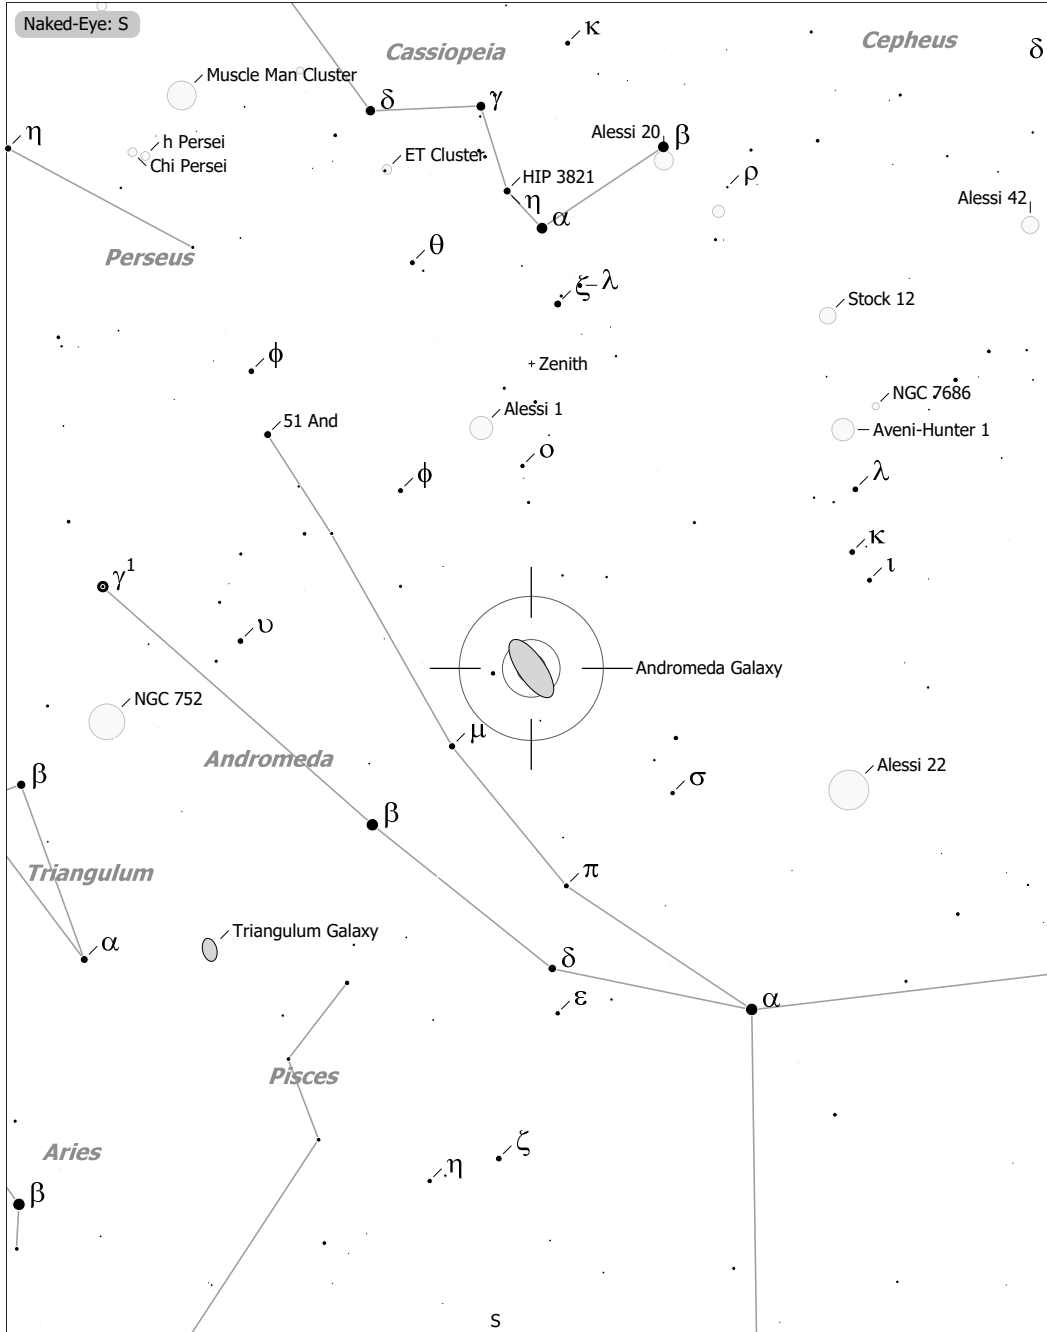

# Objekte des Monats: Andromedagalaxie (Messier 31, Messier 32, Messier 110)

Andromeda Galaxy (Galaxy)  
 aka M 31, NGC 224, MCG 7-2-16, UGC 454, Z 535-17, PGC 2557  
 R.A. 00h42m44.4s Dec. +41°16'08" J2000 (And)  
 Magnitude: 4.30 B Size: 3.0° x 1.2° Sb, Nearly face on SBr: 22.7 Mag/arcsec<sup>2</sup>

×	Skymark	□	SN Remnant	☾	Comet	●	8	●	4
□	Ref. Neb.	○	Galaxy	○	Galaxy Gr.	●	9	●	5
◇	Dark Neb.	○	Galaxy Gr.	●	Quasar	●	10	●	6
●	Globule	●	Planetary	●	HII Region	●	11	●	7
●	Open Cl.	●	Globular Cl.						