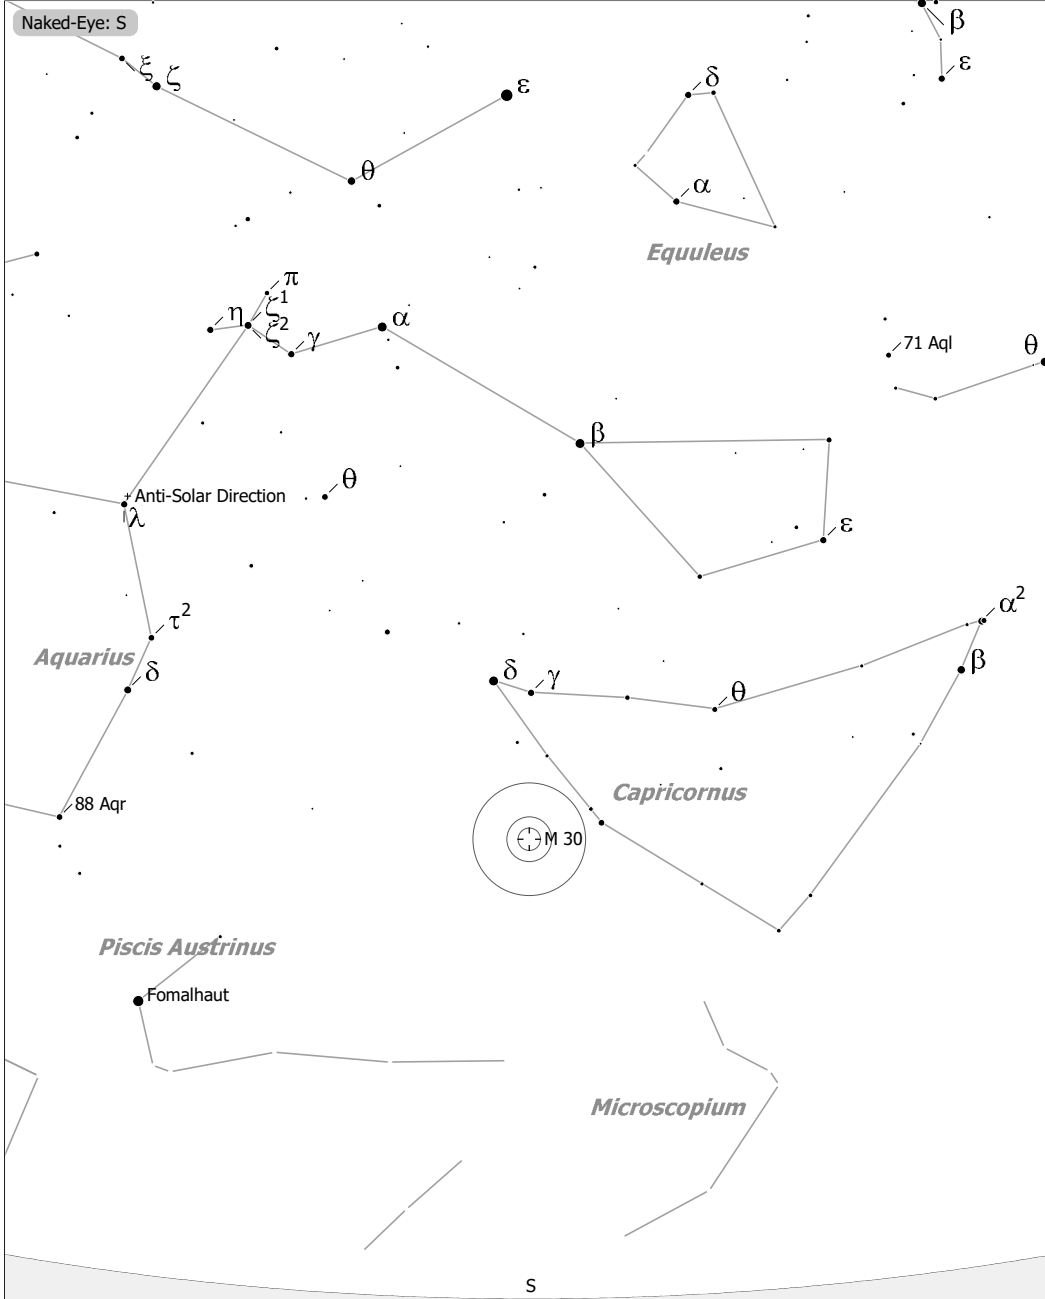

Objekte des Monats: Messier 30

M 30 (Globular Cluster)
 aka NGC 7099
 R.A. 21h40m22.0s Dec. -23°10'42" J2000 (Cap)
 Magnitude: 6.90 Size: 12.0' Distance: 39000 ly

◇ Dark Neb.	○ Galaxy	• 9	● 6	● 3
● Globule	● Quasar	• 10	● 7	● 4
○ Open Cl.	● Planetary	● 8	● 5	
● Globular Cl.	□ HII Region			
× Skymark	□ SN Remnant			
	□ Ref. Neb.			