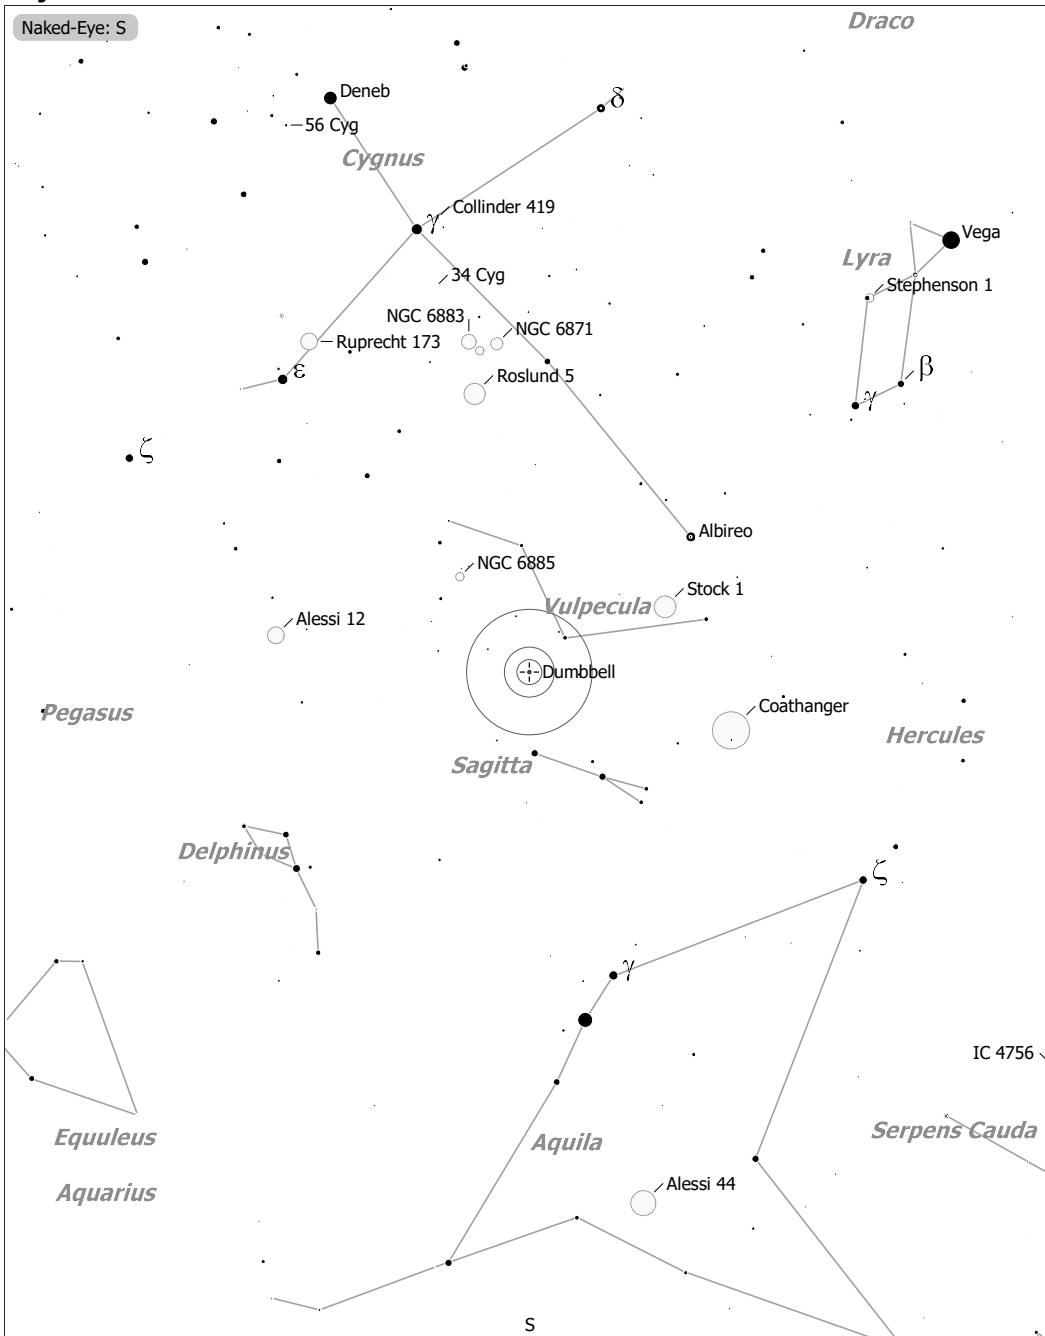

# Objekte des Monats: Hantelnebel Messier 27

Naked-Eye: S

Meade 829 8x50

Dumbbell (Planetary Nebula)  
 aka M 27, NGC 6853, He 2-452, PN G060.8-03.6, PK 060-3.1, ARO 14  
 R.A. 19h59m36.3s Dec. +22°43'16" J2000 (Vul)  
 Magnitude: 7.30 Size: 8.0' SBR: 20.4 Mag/arcsec<sup>2</sup> Distance: 1100 ly

- |   |           |   |            |   |              |   |    |   |   |
|---|-----------|---|------------|---|--------------|---|----|---|---|
| × | Skymark   | □ | SN Remnant | ☾ | Comet        | ● | 8  | ● | 4 |
| □ | Ref. Neb. | ○ | Galaxy     | ○ | Galaxy Gr.   | ● | 9  | ● | 5 |
| ◇ | Dark Neb. | ○ | Galaxy Gr. | ● | Quasar       | ● | 10 | ● | 6 |
| ● | Globule   | ● | Planetary  | ● | Globular Cl. | □ | 11 | ● | 7 |