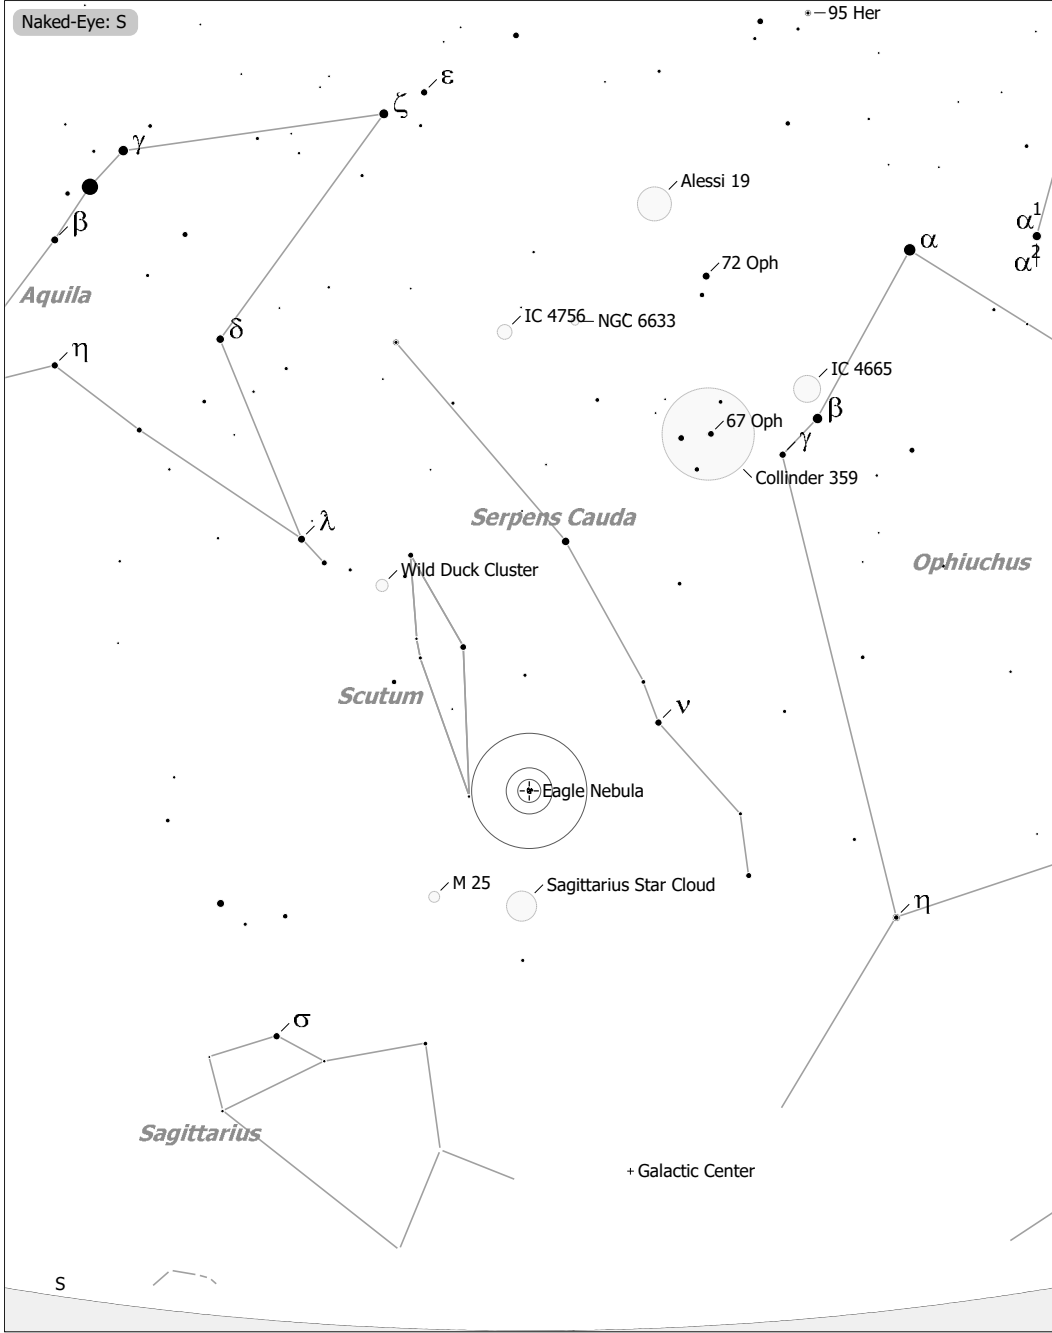

Objekte des Monats: Adlernebel (Messier 16)

Eagle Nebula (Diffuse Nebula)
 aka M 16, IC 4703, Sh 2-49, Gum 83
 R.A. 18h18m48.4s Dec. -13°49'10" J2000 (Ser)
 Magnitude: 6.00 Size: 9.0' x 4.0'

◻ ■ Ref. Neb.	○ Galaxy	● 9	● 6	● 3
◇ Dark Neb.	○ Galaxy Gr.	● 10	● 7	● 4
● Globule	● Quasar	● 8	● 5	
○ Open Cl.	● Planetary			
● Globular Cl.	◻ H II Region			
× Skyrmak	◻ SN Remnant			