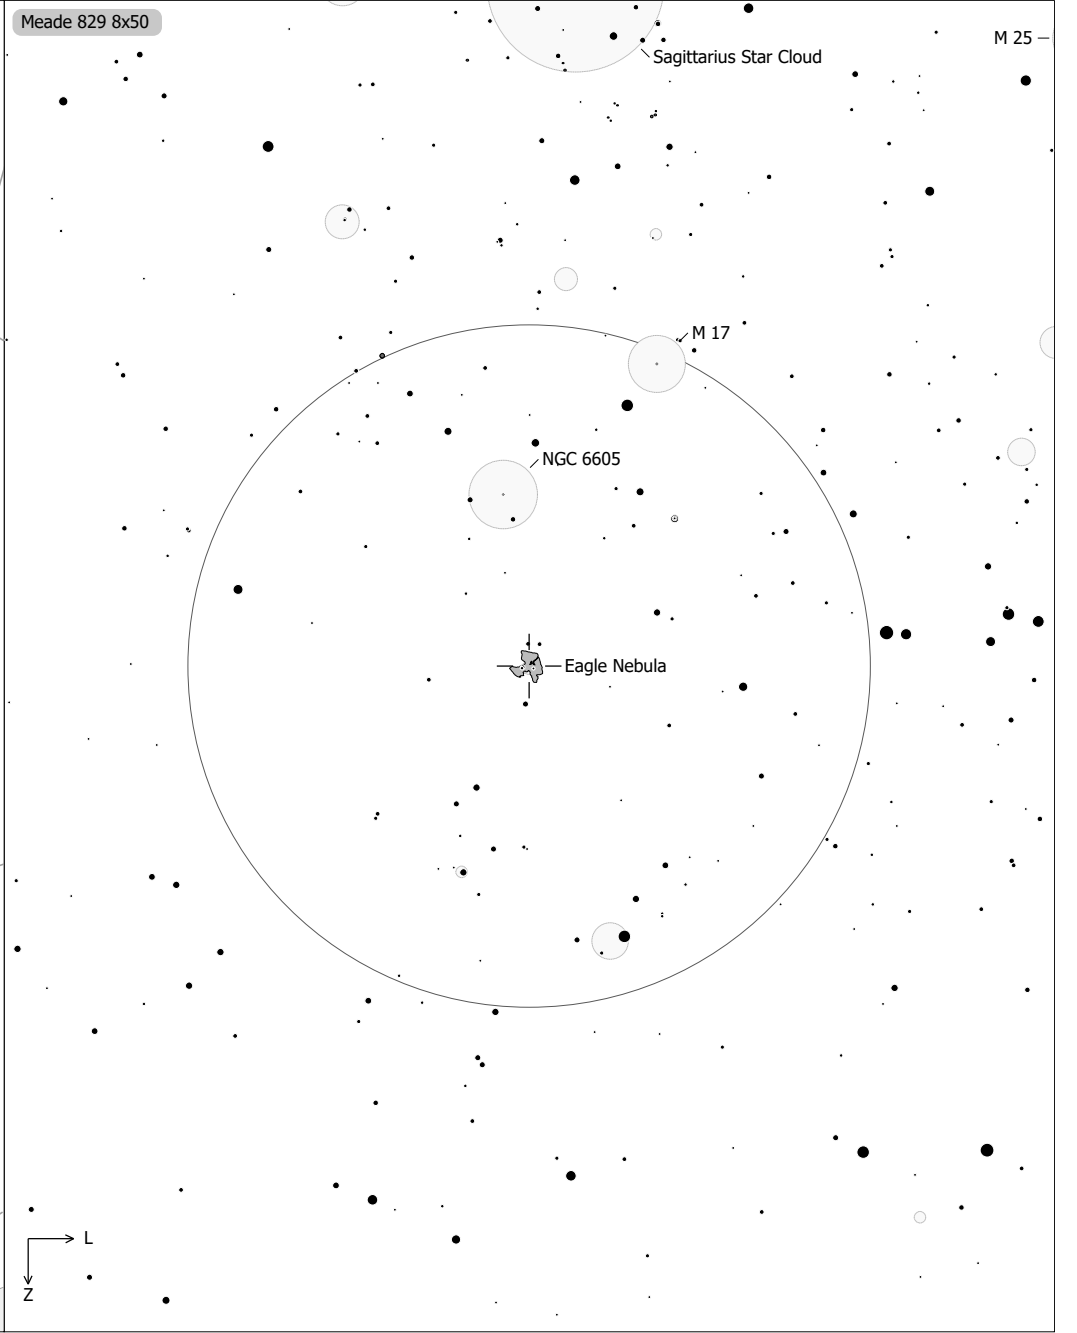

Objekte des Monats: Adlernebel (Messier 16)

Eagle Nebula (Diffuse Nebula)
 aka M 16, IC 4703, Sh 2-49, Gum 83
 R.A. 18h18m48.4s Dec. -13°49'10" J2000 (Ser)
 Magnitude: 6.00 Size: 9.0' x 4.0'

◻ ■ Ref. Neb.	○ Galaxy	● 9	● 6	● 3
◇ Dark Neb.	○ Galaxy Gr.	● 10	● 7	● 4
● Globule	● Quasar	● 8	● 5	
○ Open Cl.	● Planetary			
● Globular Cl.	◻ H II Region			
× Skyrmak	◻ SN Remnant			