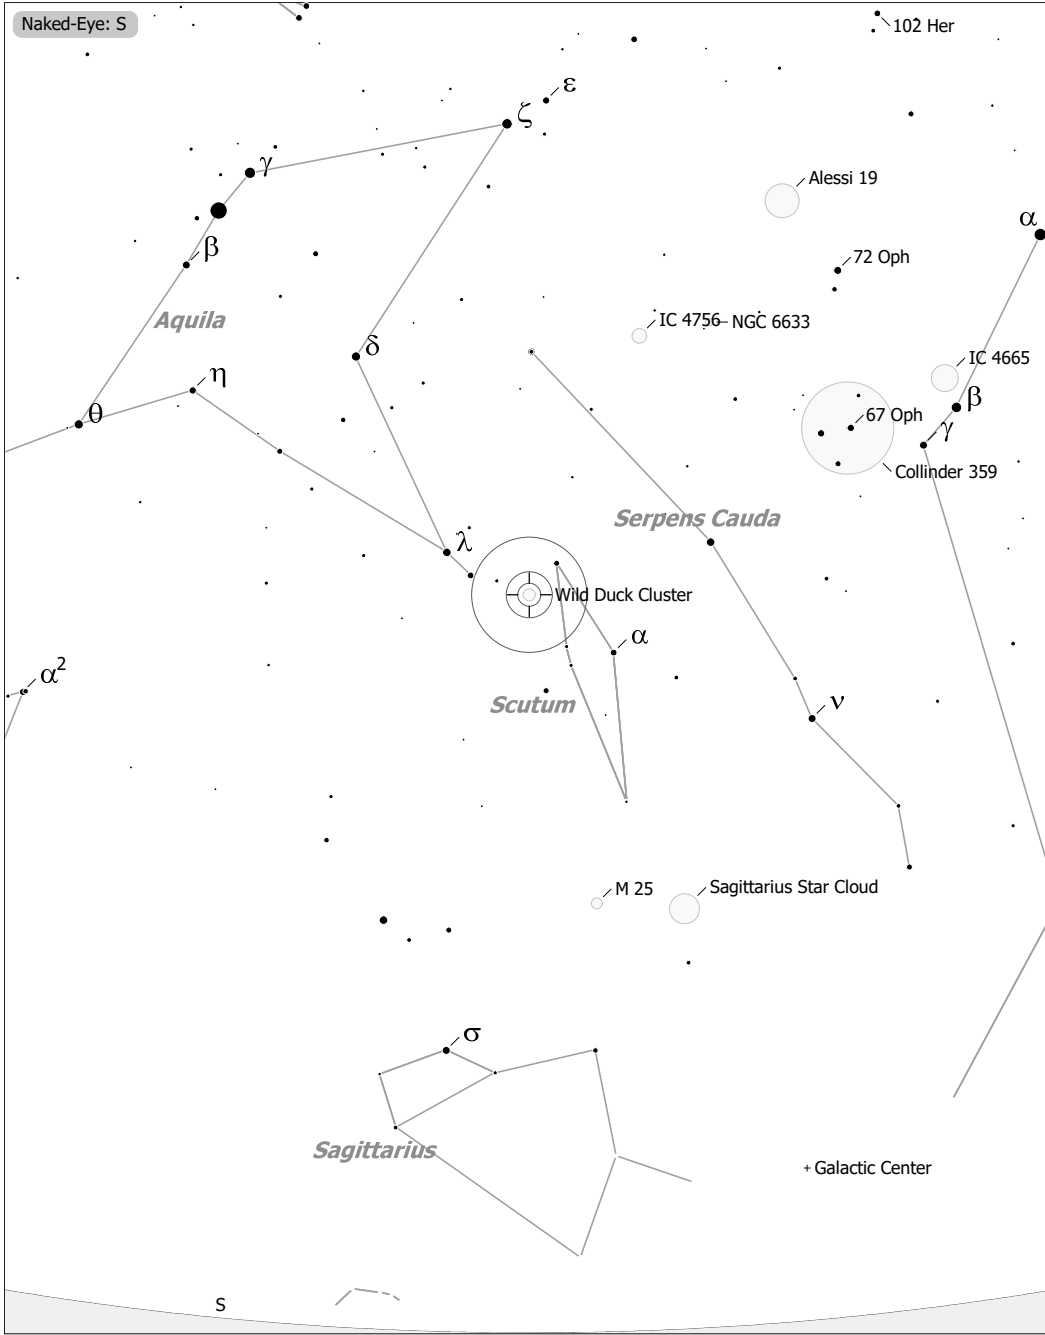

Objekte des Monats: Wildentenhaufen (Messier 11)

Wild Duck Cluster (Open Cluster)
 aka M 11, NGC 6705, Collinder 391, Melotte 213, OCL 76
 R.A. 18h51m05.0s Dec. -06°16'12" J2000 (Sct)
 Magnitude: 5.20 Size: 32.0' Distance: 6100 ly

□ ■ Ref. Neb.	○ Galaxy	● 9	● 6	● 3
◇ Dark Neb.	○ Galaxy Gr.	● 10	● 7	● 4
● Globule	● Quasar	● 8	● 5	
○ Open Cl.	● Planetary			
● Globular Cl.	□ H II Region			
× Skymark	□ SN Remnant			