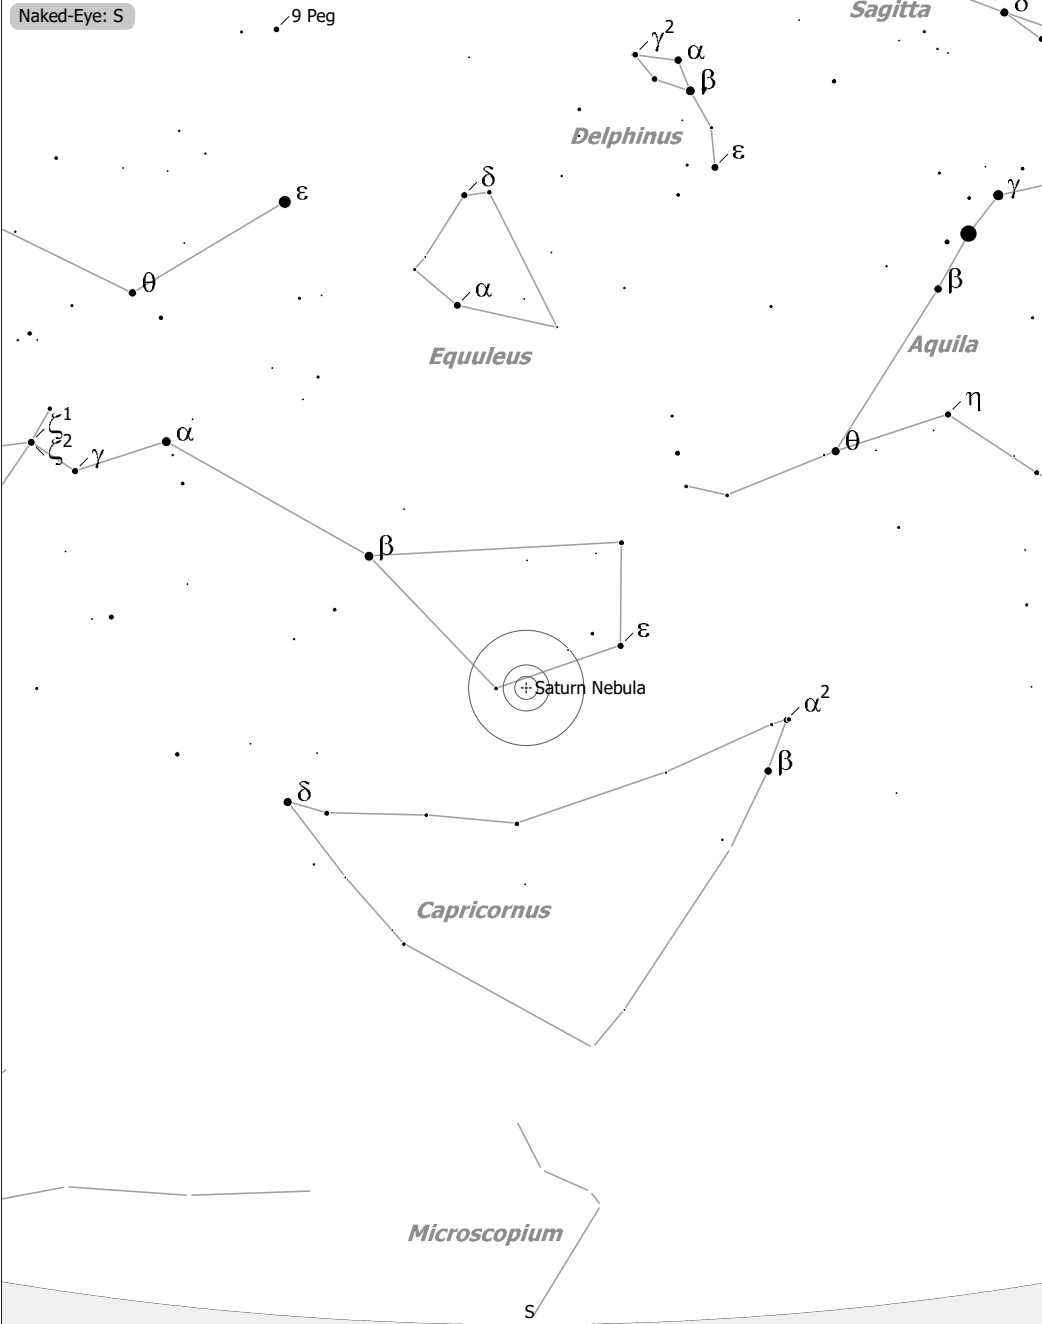

Objekte des Monats: Saturnennebel (NGC 7009)

Saturn Nebula (Planetary Nebula)
 aka NGC 7009, PN G037.7-34.5, PK 037-34.1, ARO 16, H IV-1
 R.A. 21h04m10.8s Dec. -11°21'49" J2000 (Aqr)
 Magnitude: 8.30 Size: 28" SBr: 15.3 Mag/arcsec² Distance: 3200 ly

□ ■ Ref. Neb.	○ ● Galaxy	● 9	● 6	● 3
◇ ● Dark Neb.	○ ● Galaxy Gr.	● 10	● 7	● 4
● Globule	● Quasar	● 8	● 5	
○ Open Cl.	● Planetary			
● Globular Cl.	□ ■ H II Region			
× Skymark	□ ■ SN Remnant			