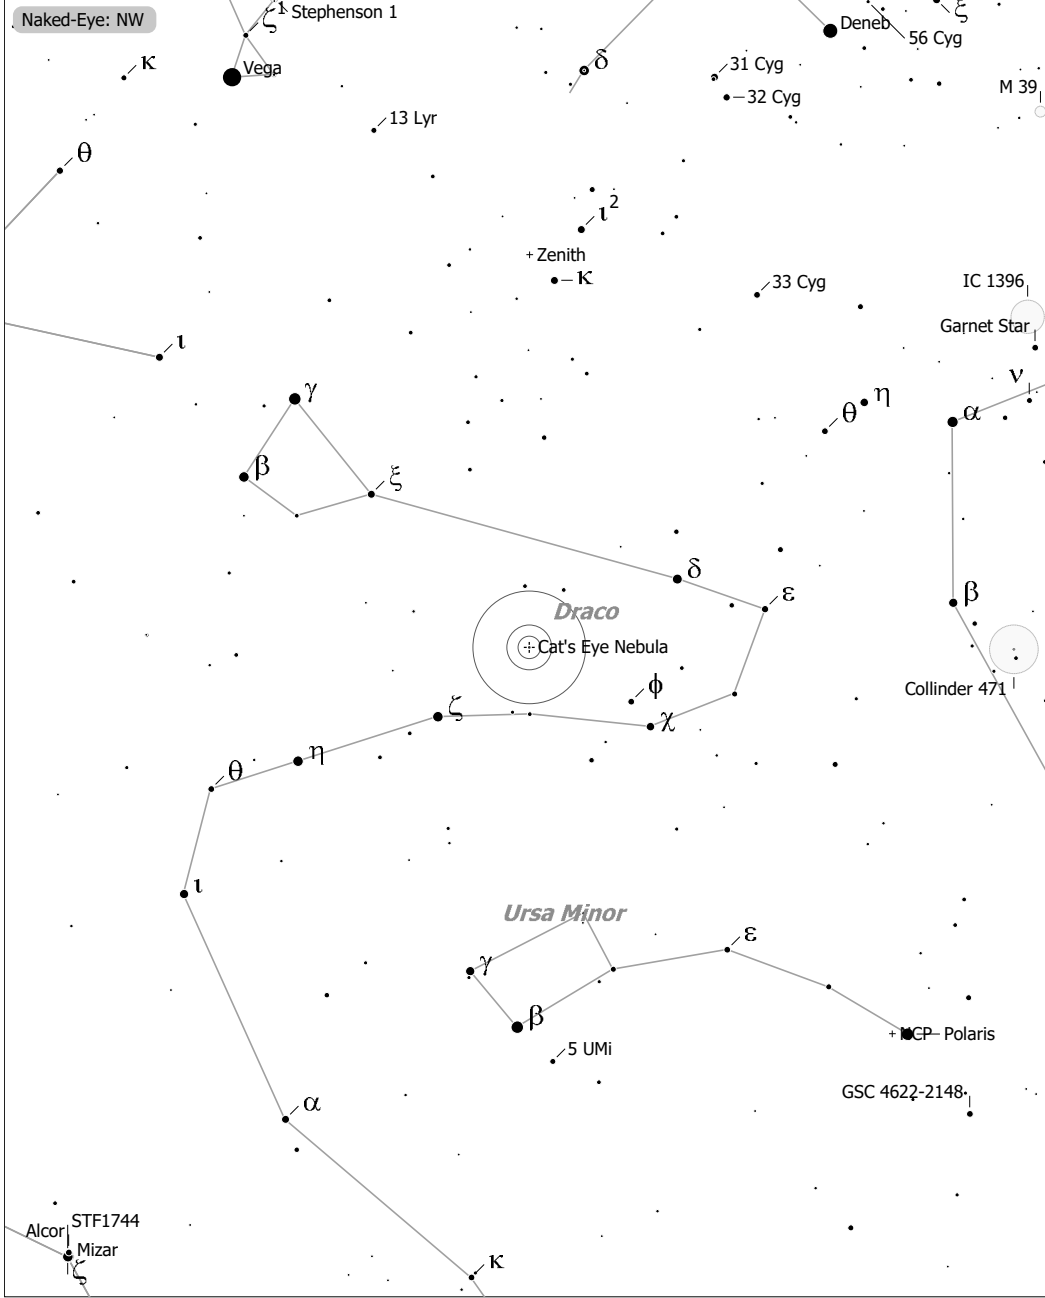

# Objekte des Monats: Katzenaugennebel (NGC 6543)

Cat's Eye Nebula (Planetary Nebula)  
 aka NGC 6543, PN G096.4+29.9, PK 096-29.1, ARO 6, H IV-37  
 R.A. 17h58m33.4s Dec. +66°37'59" J2000 (Dra)  
 Magnitude: 8.30 Size: 22" SBr: 14.7 Mag/arcsec<sup>2</sup> Distance: 4400 ly

□	Ref. Neb.	○	Galaxy	●	9	●	6	●	3
◇	Dark Neb.	○	Galaxy Gr.	●	10	●	7	●	4
●	Globule	●	Quasar	●	8	●	5		
○	Open Cl.	●	Planetary						
●	Globular Cl.	□	H II Region						
×	Skymark	□	SN Remnant						