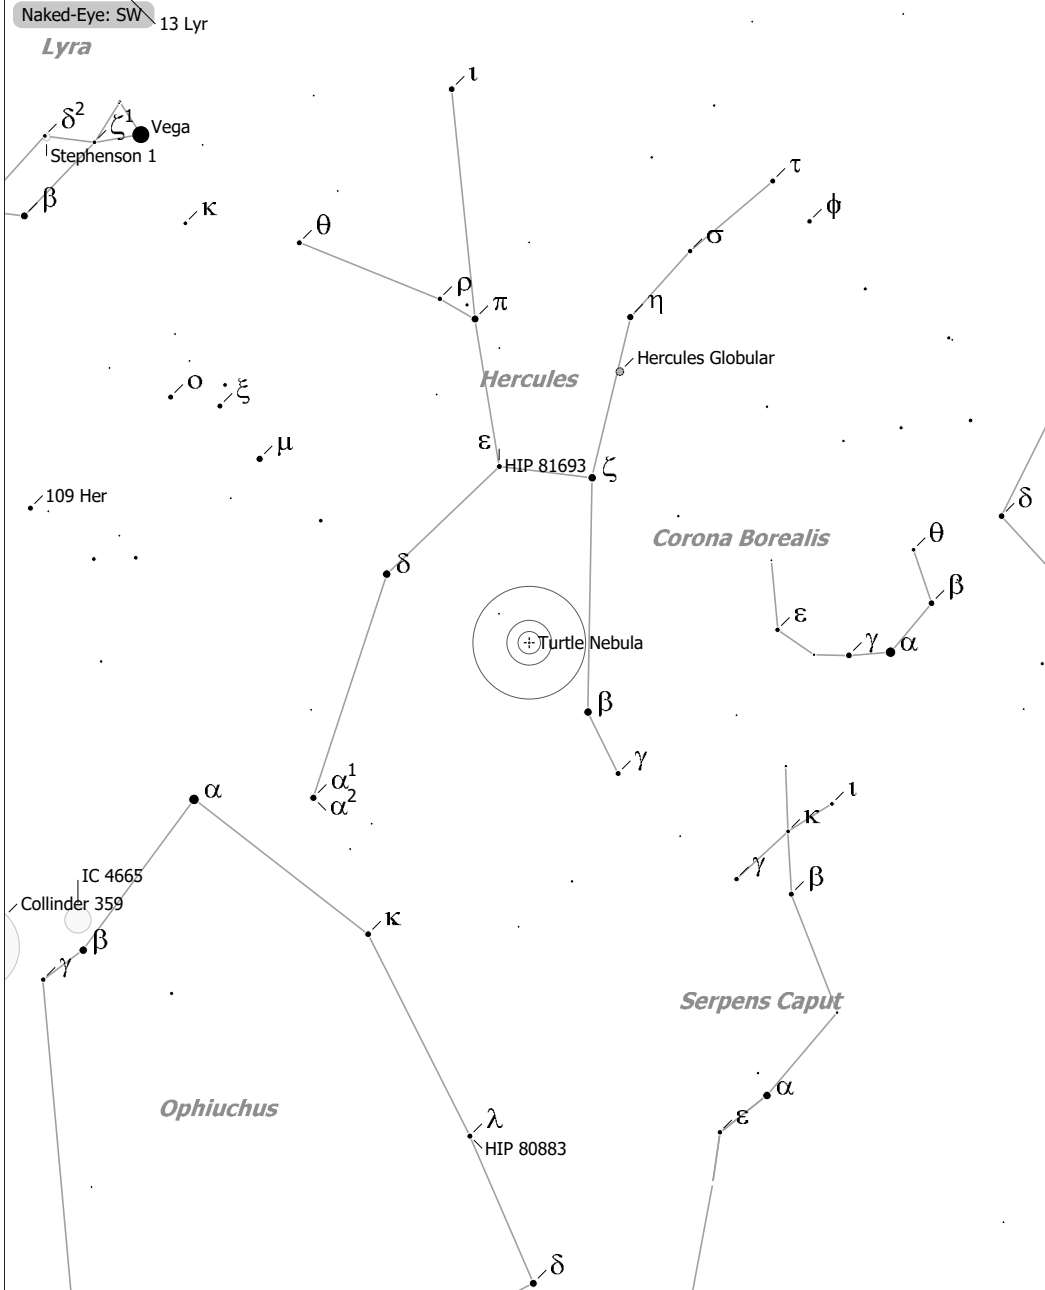

Objekte des Monats: Schildkrötennebel (NGC 6210)

Turtle Nebula (Planetary Nebula)  
 aka NGC 6210, PN G043.1+37.7, PK 043-37.1, ARO 5  
 R.A. 16h44m29.5s Dec. +23°48'00" J2000 (Her)  
 Magnitude: 9.70 Size: 20" SBr: 15.9 Mag/arcsec<sup>2</sup> Distance: 4700 ly

◻ Ref. Neb.	○ Galaxy	● 9	● 6	● 3
◇ Dark Neb.	○ Galaxy Gr.	● 10	● 7	● 4
● Globule	● Quasar	● 8	● 5	
○ Open Cl.	● Planetary			
● Globular Cl.	◻ HII Region			
× Skymark	◻ SN Remnant			