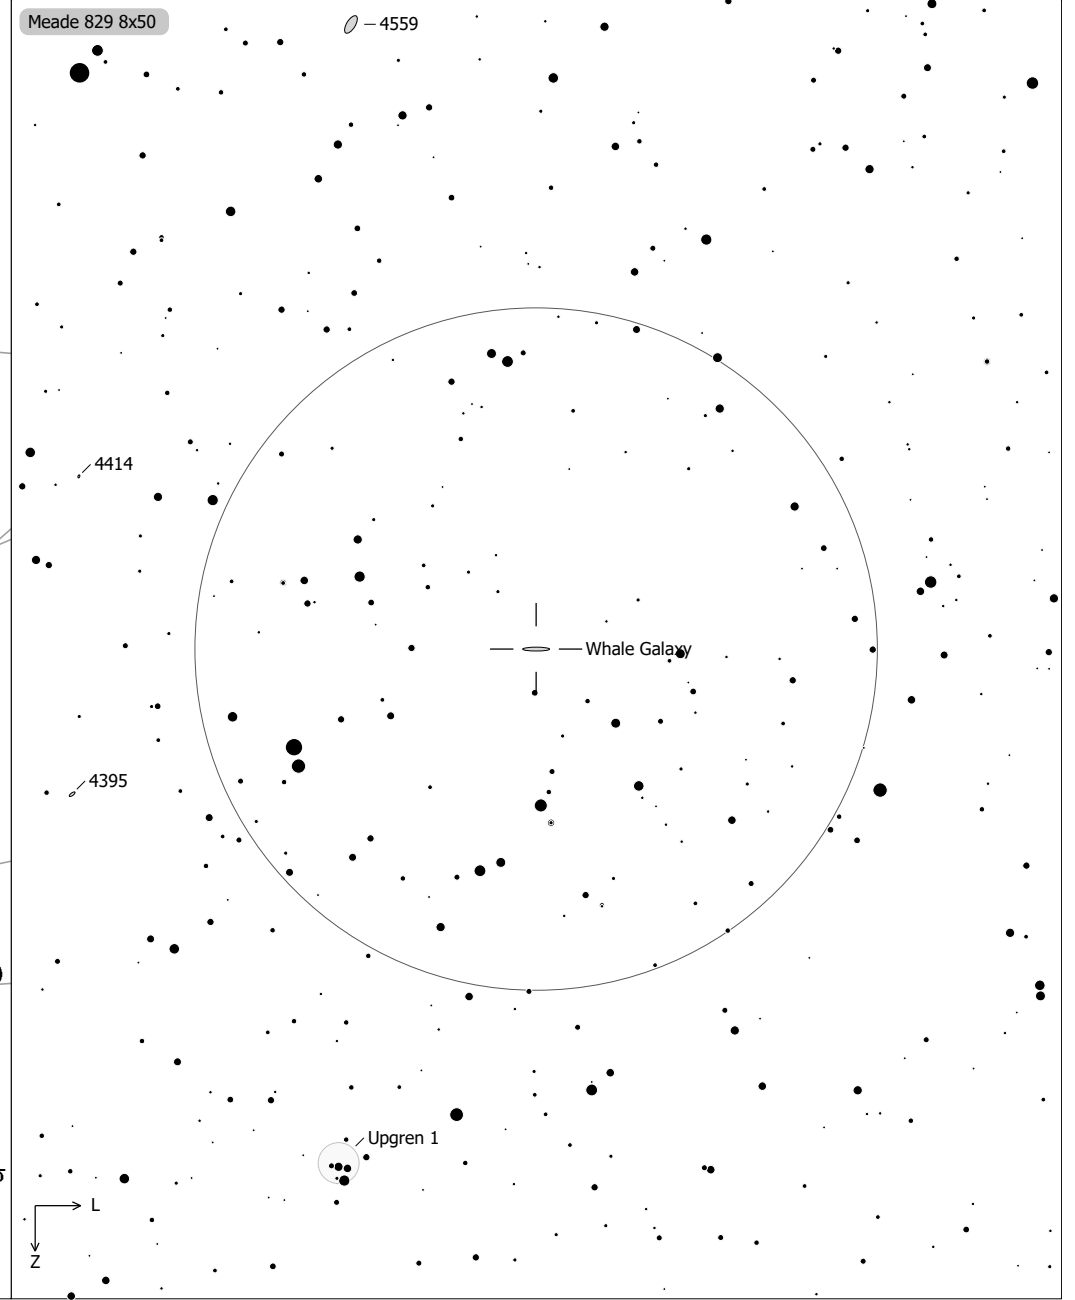

# Objekte des Monats: Walgalaxie (NGC 4631)

Whale Galaxy (Galaxy)  
 aka NGC 4631, Arp 281, MCG 6-28-20, UGC 7865, Z 188-16, H V-42, PGC 42637  
 R.A. 12h42m07.9s Dec. +32°32'33" J2000 (CVn)  
 Magnitude: 9.50 B Size: 14.5' x 2.2' SBcd, Nearly edge on SBr: 21.4 Mag/arcsec<sup>2</sup>

- |                |              |      |     |     |
|----------------|--------------|------|-----|-----|
| ◻ Ref. Neb.    | ○ Galaxy     | • 10 | ● 7 | ● 4 |
| ◇ Dark Neb.    | ○ Galaxy Gr. | • 11 | ● 8 | ● 5 |
| ● Globule      | ● Quasar     | • 9  | ● 6 |     |
| ○ Open Cl.     | ● Planetary  |      |     |     |
| ● Globular Cl. | ◻ HII Region |      |     |     |
| × Skymark      | ◻ SN Remnant |      |     |     |