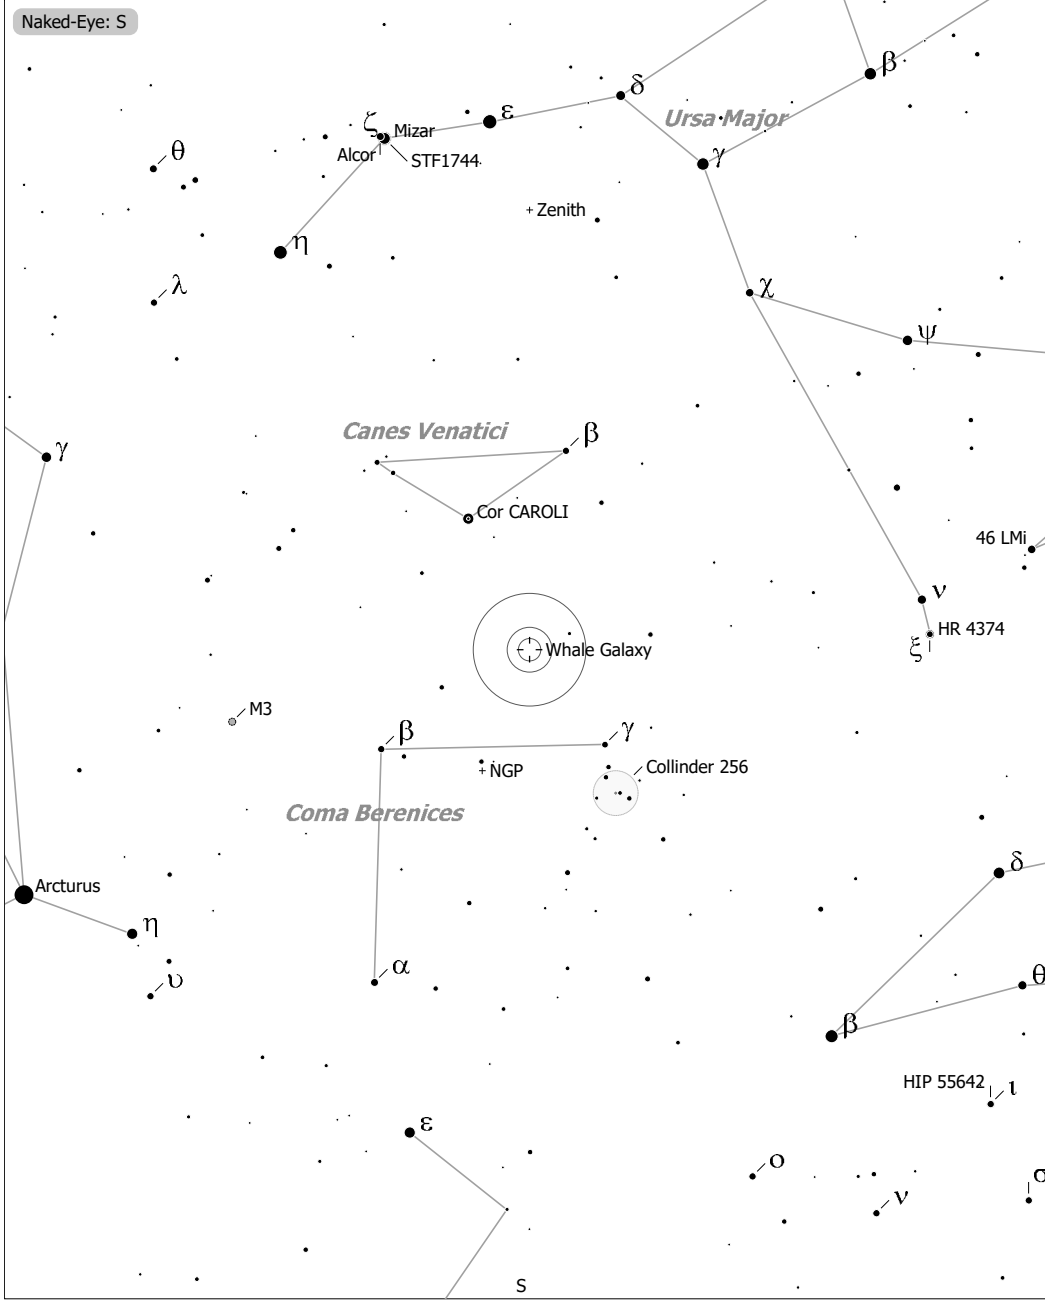

# Objekte des Monats: Walgalaxie (NGC 4631)

Whale Galaxy (Galaxy)  
 aka NGC 4631, Arp 281, MCG 6-28-20, UGC 7865, Z 188-16, H V-42, PGC 42637  
 R.A. 12h42m07.9s Dec. +32°32'33" J2000 (CVn)  
 Magnitude: 9.50 B Size: 14.5' x 2.2' SBcd, Nearly edge on SBr: 21.4 Mag/arcsec<sup>2</sup>

- |                |              |      |     |     |
|----------------|--------------|------|-----|-----|
| ◻ Ref. Neb.    | ○ Galaxy     | • 10 | ● 7 | ● 4 |
| ◇ Dark Neb.    | ○ Galaxy Gr. | • 11 | ● 8 | ● 5 |
| ● Globule      | ● Quasar     | • 9  | ● 6 |     |
| ○ Open Cl.     | ● Planetary  |      |     |     |
| ● Globular Cl. | ◻ HII Region |      |     |     |
| × Skymark      | ◻ SN Remnant |      |     |     |