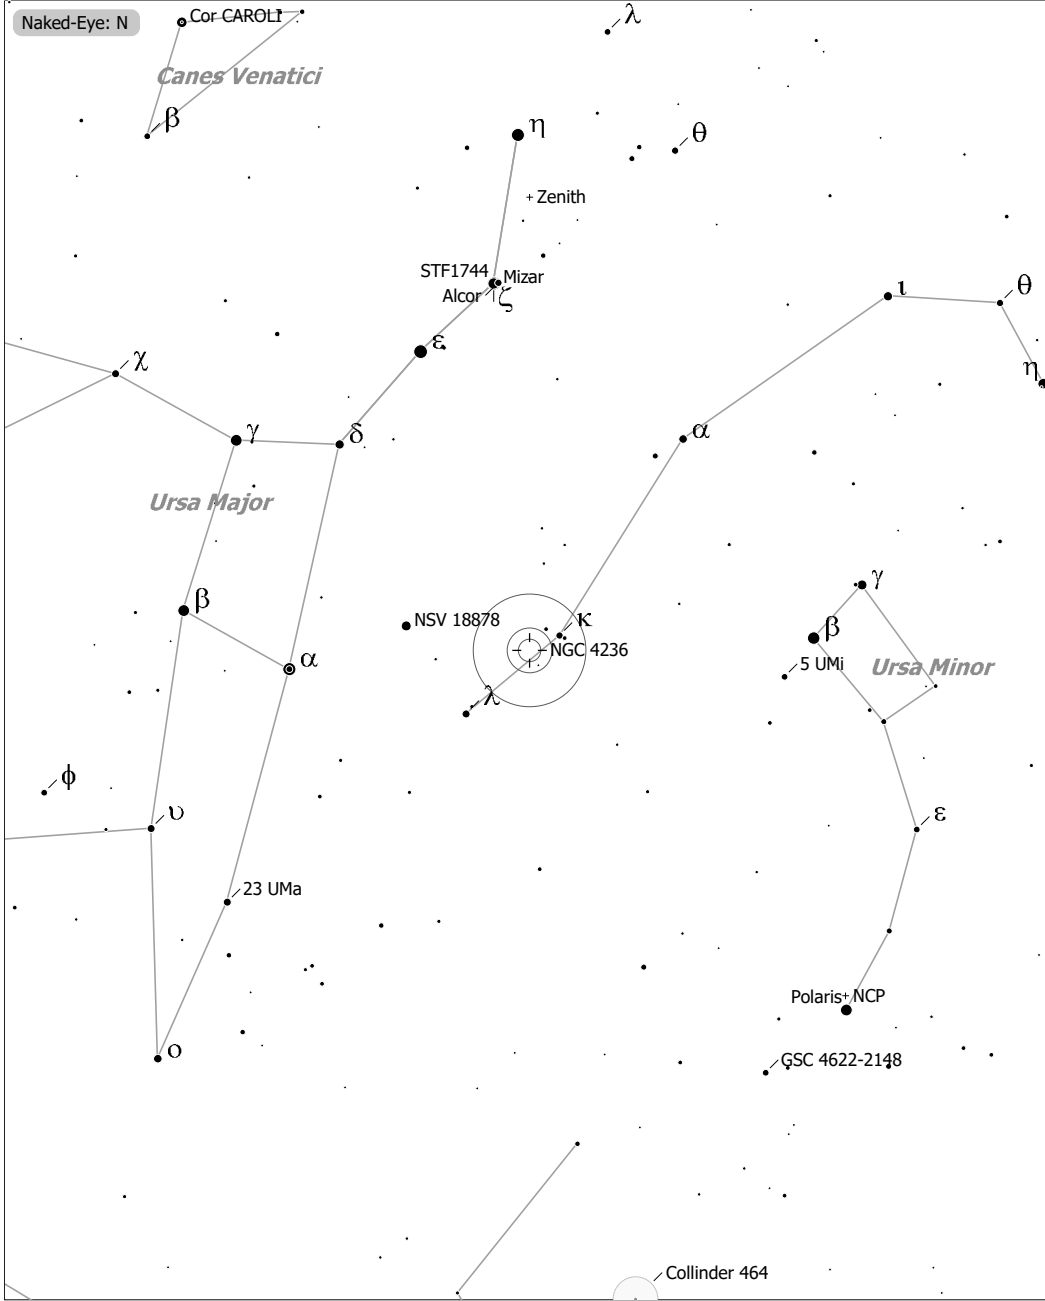

Objekte des Monats: NGC 4236

NGC 4236 (Galaxy)
 aka MCG 12-12-4, UGC 7306, Z 335-8, H V-51, PGC 39346
 R.A. 12h16m42.1s Dec. +69°27'45" J2000 (Dra)
 Magnitude: 10.10 B Size: 23.4' x 6.8' SBD, Nearly edge on SBr: 23.7 Mag/arcsec²

◇ Dark Neb.	○ Galaxy	● 9	● 6	● 3
● Globule	● Quasar	● 10	● 7	● 4
○ Open Cl.	● Planetary	● 8	● 5	
● Globular Cl.	□ HII Region			
× Skymark	□ SN Remnant			
	□ Ref. Neb.			