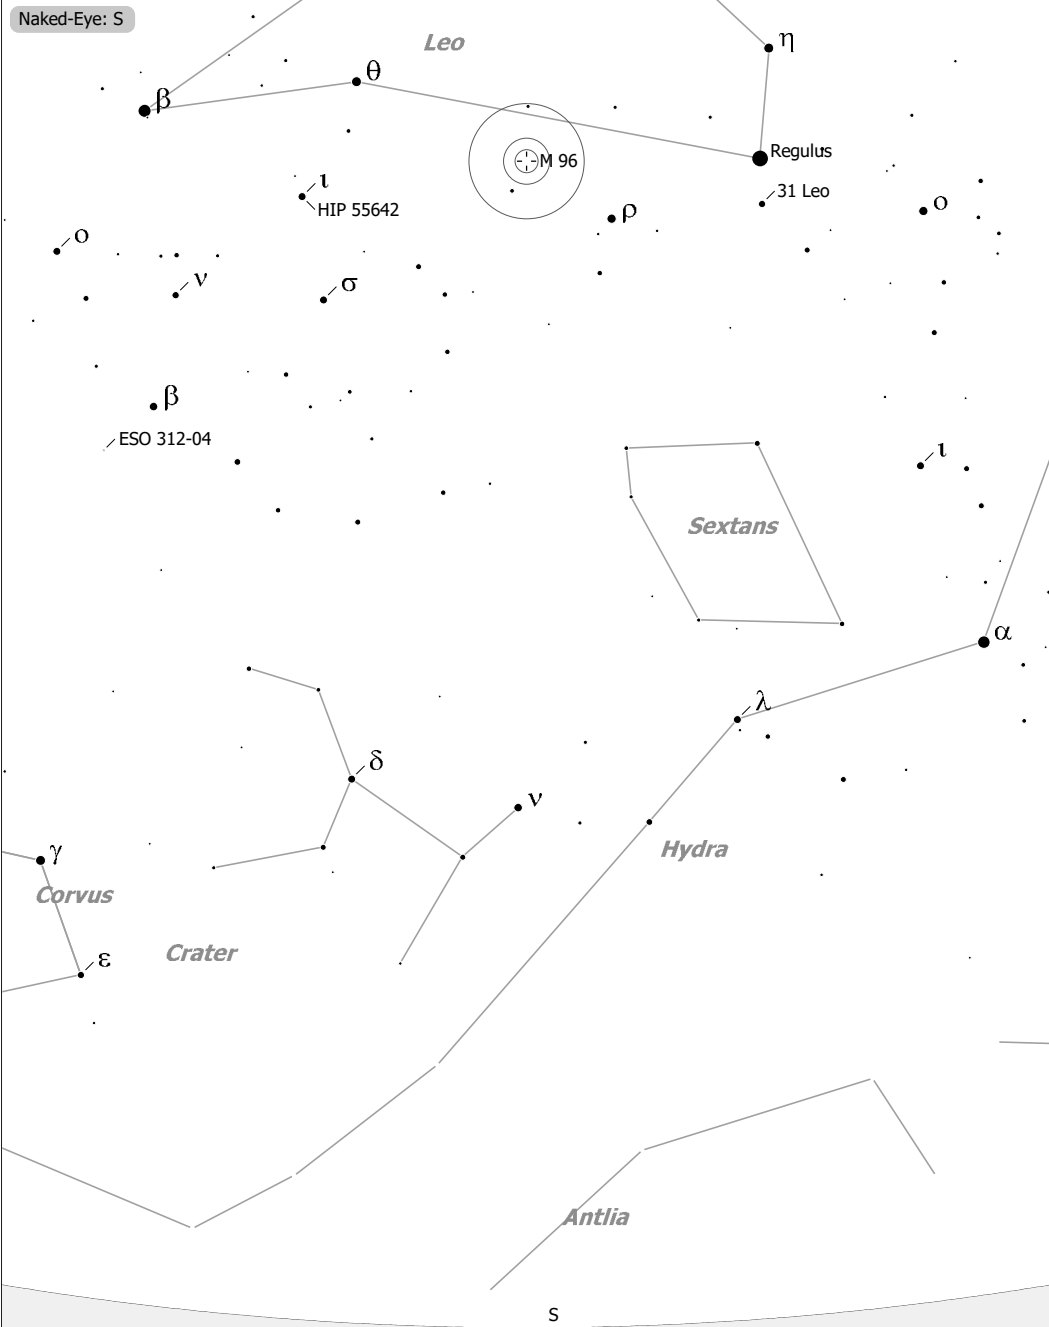

Objekte des Monats: Messier 95 & Messier 96

M 96 (Galaxy)
 aka NGC 3368, MCG 2-28-6, UGC 5882, Z 66-13, PGC 32192
 R.A. 10h46m45.7s Dec. +11°49'11" J2000 (Leo)
 Magnitude: 10.10 B Size: 8.3' x 5.5' SABA, Nearly face on SBr: 22.4 Mag/arcsec²

□ = Ref. Neb.	○ = Galaxy	● 9	● 6	● 3
◇ = Dark Neb.	○ = Galaxy Gr.	● 10	● 7	● 4
● = Globule	● = Quasar	● 8	● 5	
○ = Open Cl.	● = Planetary			
● = Globular Cl.	□ = H II Region			
× = Skymark	□ = SN Remnant			