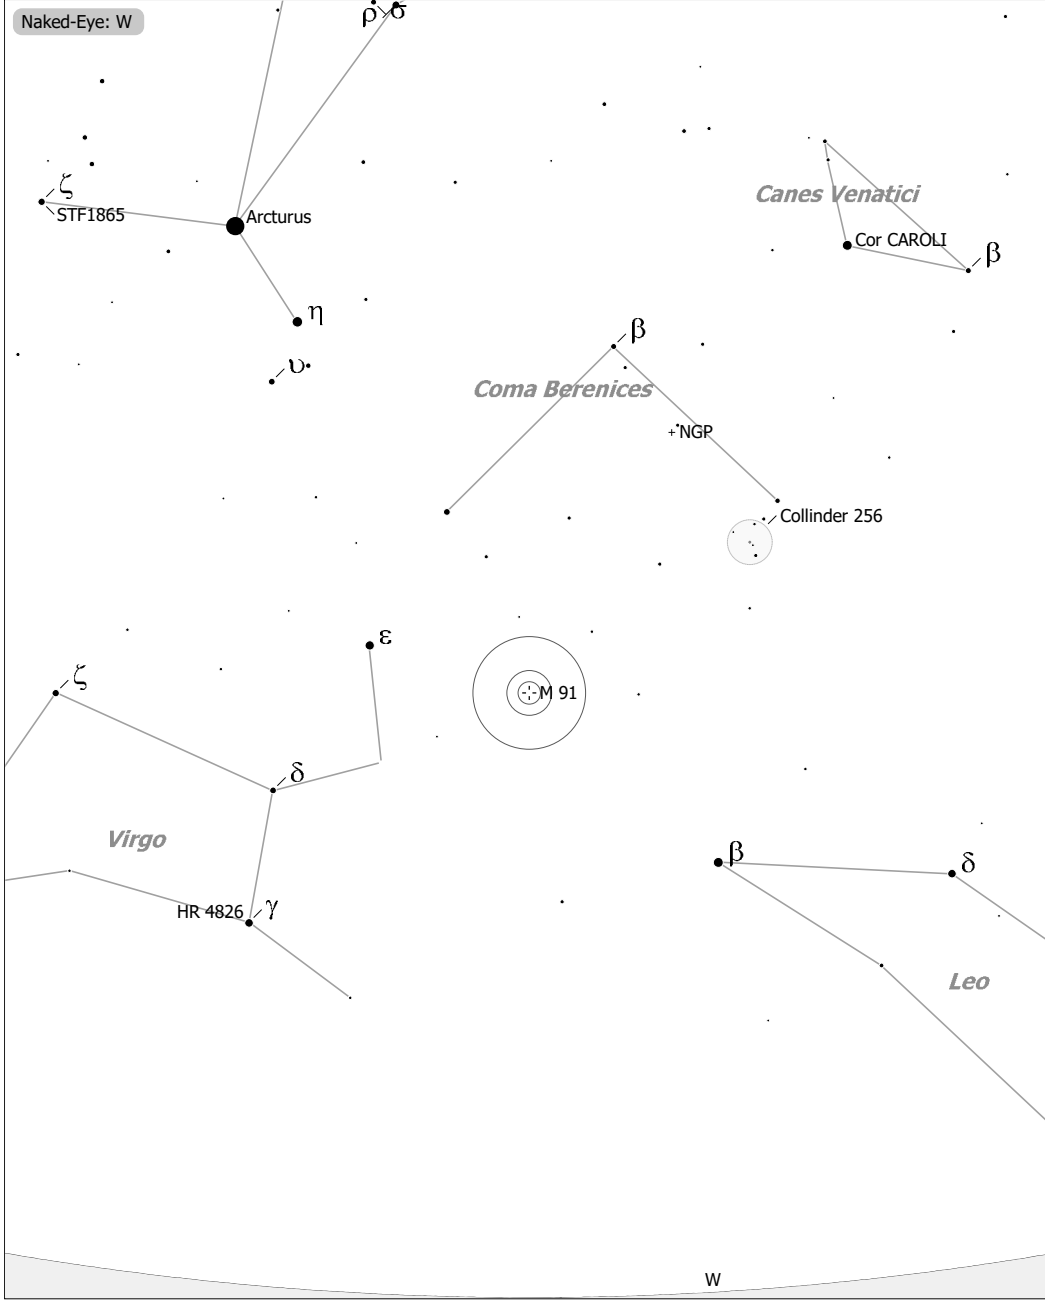

Objekte des Monats: Messier 91

M 91 (Galaxy)
 aka NGC 4548, MCG 3-32-75, UGC 7753, Z 99-96, H II-120, PGC 41934
 R.A. 12h35m26.4s Dec. +14°29'46" J2000 (Com)
 Magnitude: 10.90 B Size: 5.5' x 4.5' Sb, Face on SBr: 22.5 Mag/arcsec²

- | | | | | |
|------------------|----------------|------|-----|-----|
| ◇ • Dark Neb. | ○ • Galaxy | • 9 | ● 6 | ● 3 |
| ● • Globule | ● • Quasar | • 10 | ● 7 | ● 4 |
| ○ • Open Cl. | ● • Planetary | | ● 8 | ● 5 |
| ● • Globular Cl. | □ • HII Region | | | |
| × • Skymark | □ • SN Remnant | | | |
| | □ • Ref. Neb. | | | |