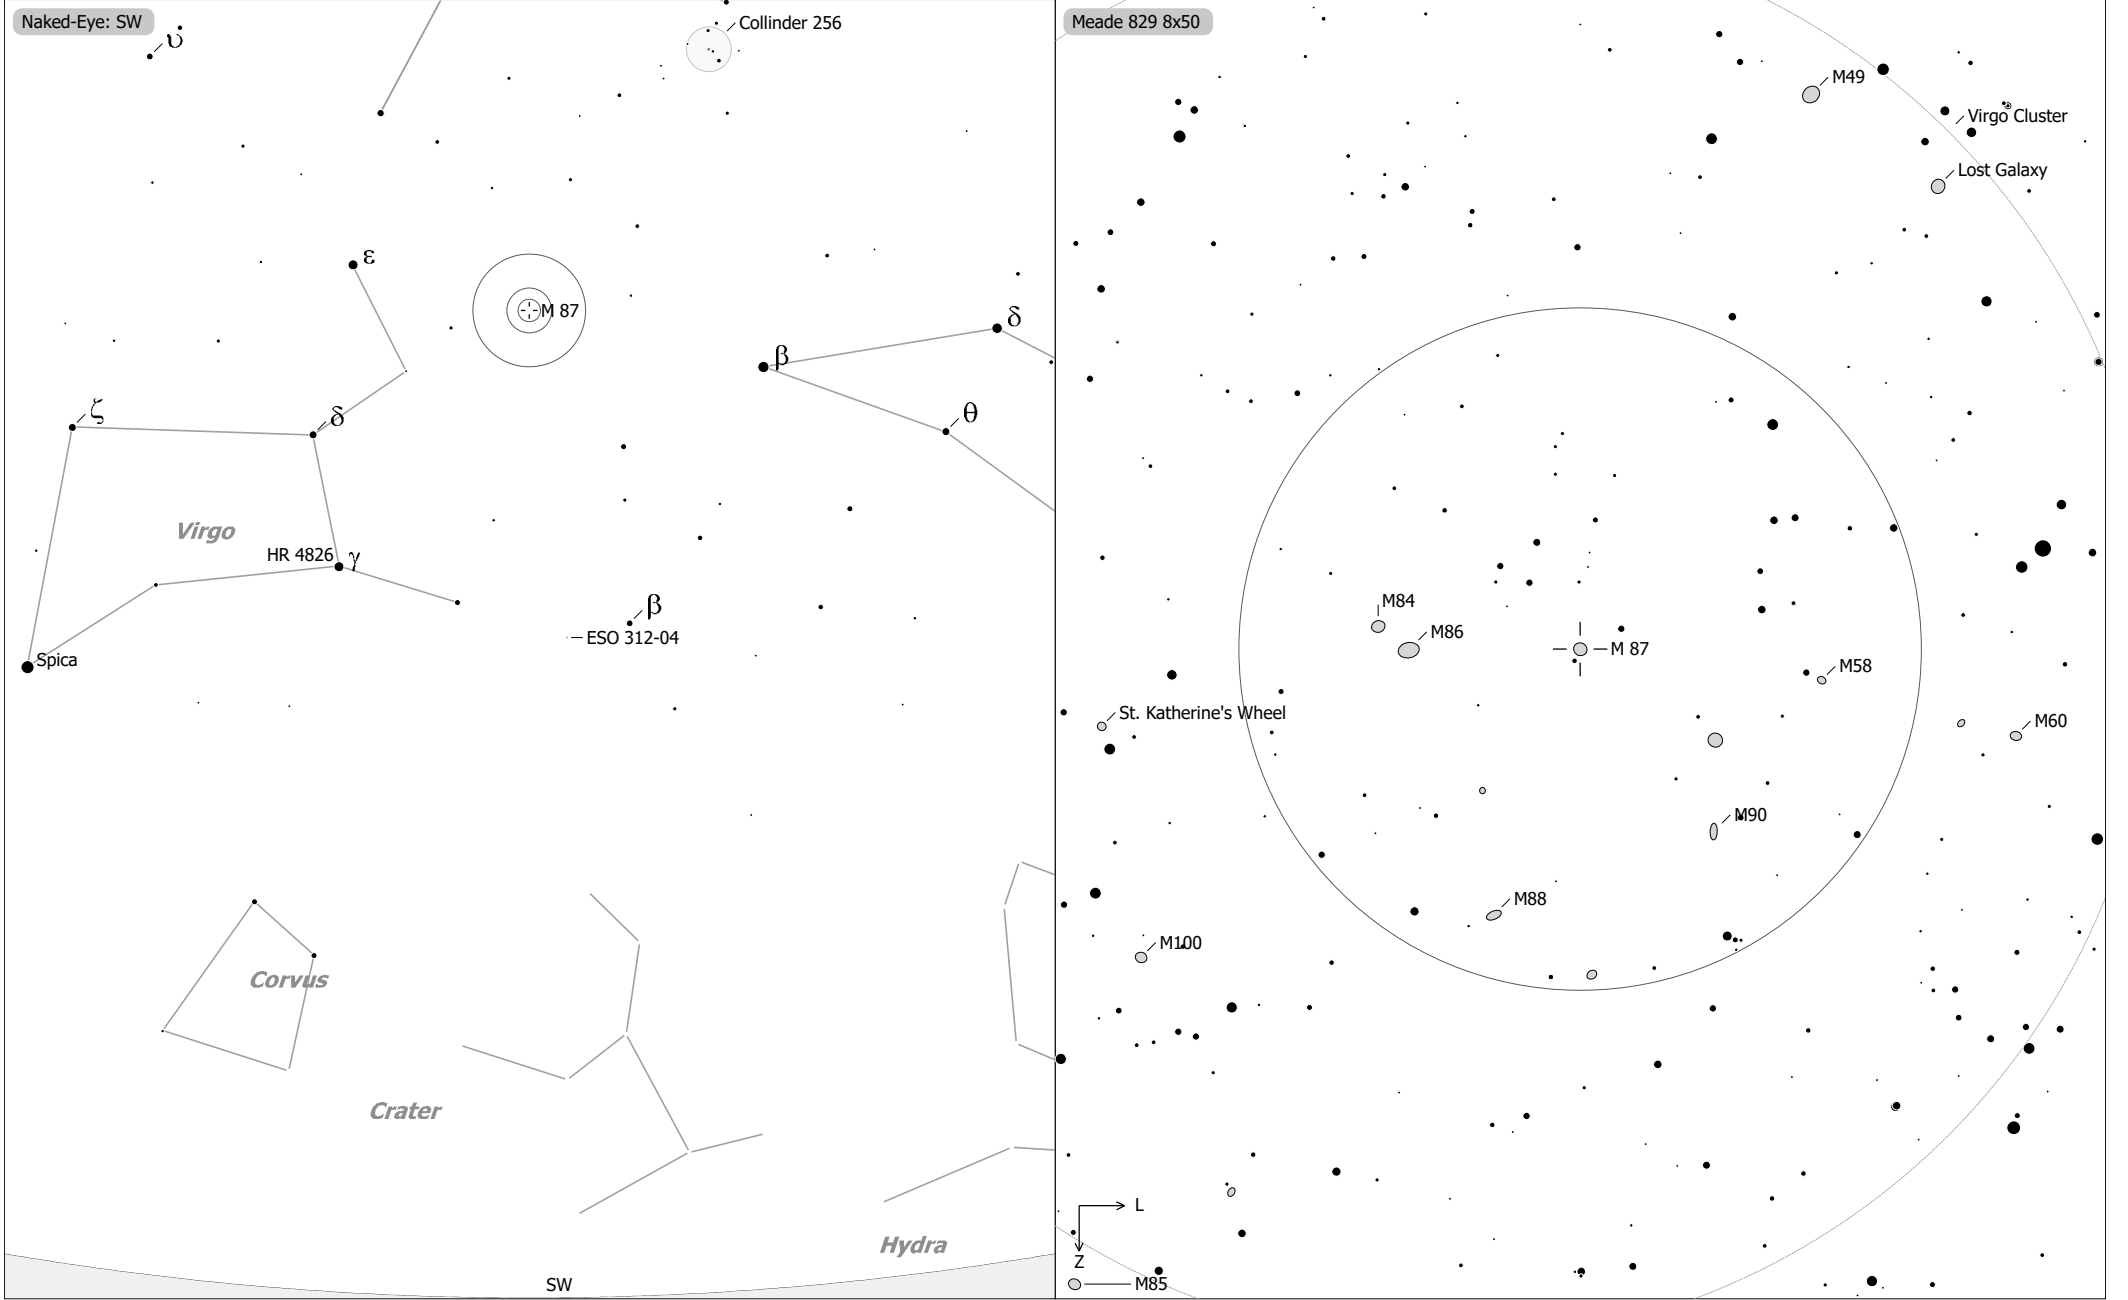

Objekte des Monats: Messier 87

M 87 (Galaxy)  
 aka NGC 4486, Arp 152, MCG 2-32-105, UGC 7654, Z 70-139, PGC 41361  
 R.A. 12h30m49.4s Dec. +12°23'28" J2000 (Vir)  
 Magnitude: 9.60 B Size: 7.1' x 6.6' E, SBr: 21.9 Mag/arcsec<sup>2</sup>

□ = Ref. Neb.	○ = Galaxy	● 9	● 6	● 3
◇ = Dark Neb.	○ = Galaxy Gr.	● 10	● 7	● 4
● = Globule	● = Quasar	● 8	● 5	
○ = Open Cl.	● = Planetary			
● = Globular Cl.	□ = H II Region			
× = Skymark	□ = SN Remnant			