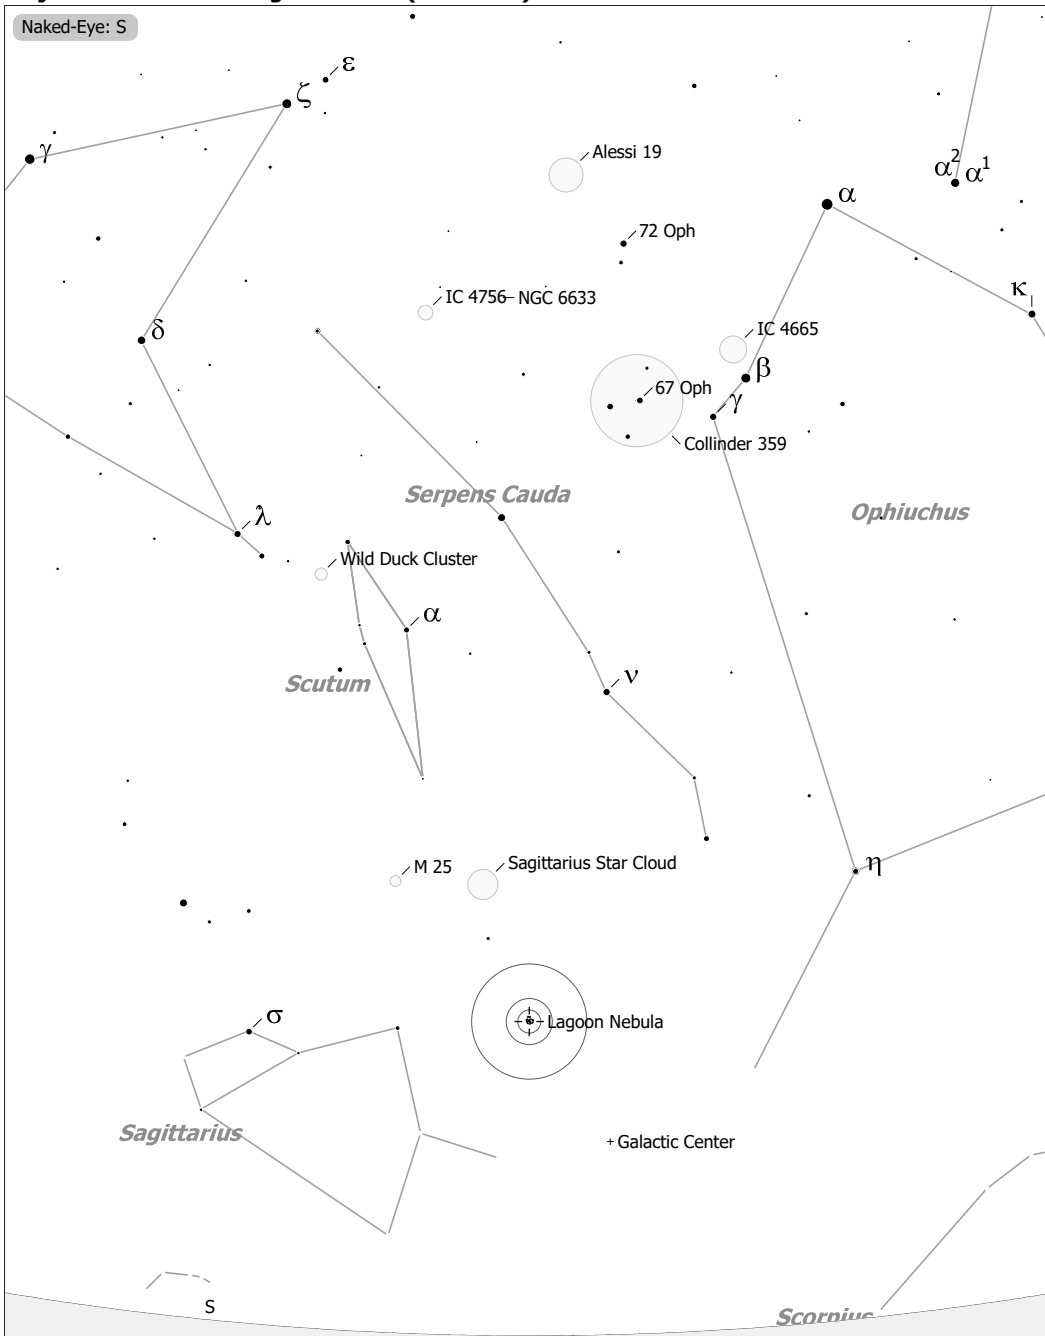

Naked-Eye: S

Meade 829 8x50

Lagoon Nebula (Diffuse Nebula)
 aka M 8, NGC 6523 (NGC 6526), NGC 6526, IC 1271, Sh 2-25, LBN 25, H V-9
 R.A. 18h04m02.0s Dec. -24°23'14" J2000 (Sgr)
 Magnitude: 5.00 Size: 17.0' x 15.0'

□ ■ Ref. Neb.	○ Galaxy	● 9	● 6	● 3
◇ Dark Neb.	○ Galaxy Gr.	● 10	● 7	● 4
● Globule	● Quasar	● 8	● 5	
○ Open Cl.	● Planetary			
● Globular Cl.	□ HII Region			
× Skymark	□ SN Remnant			