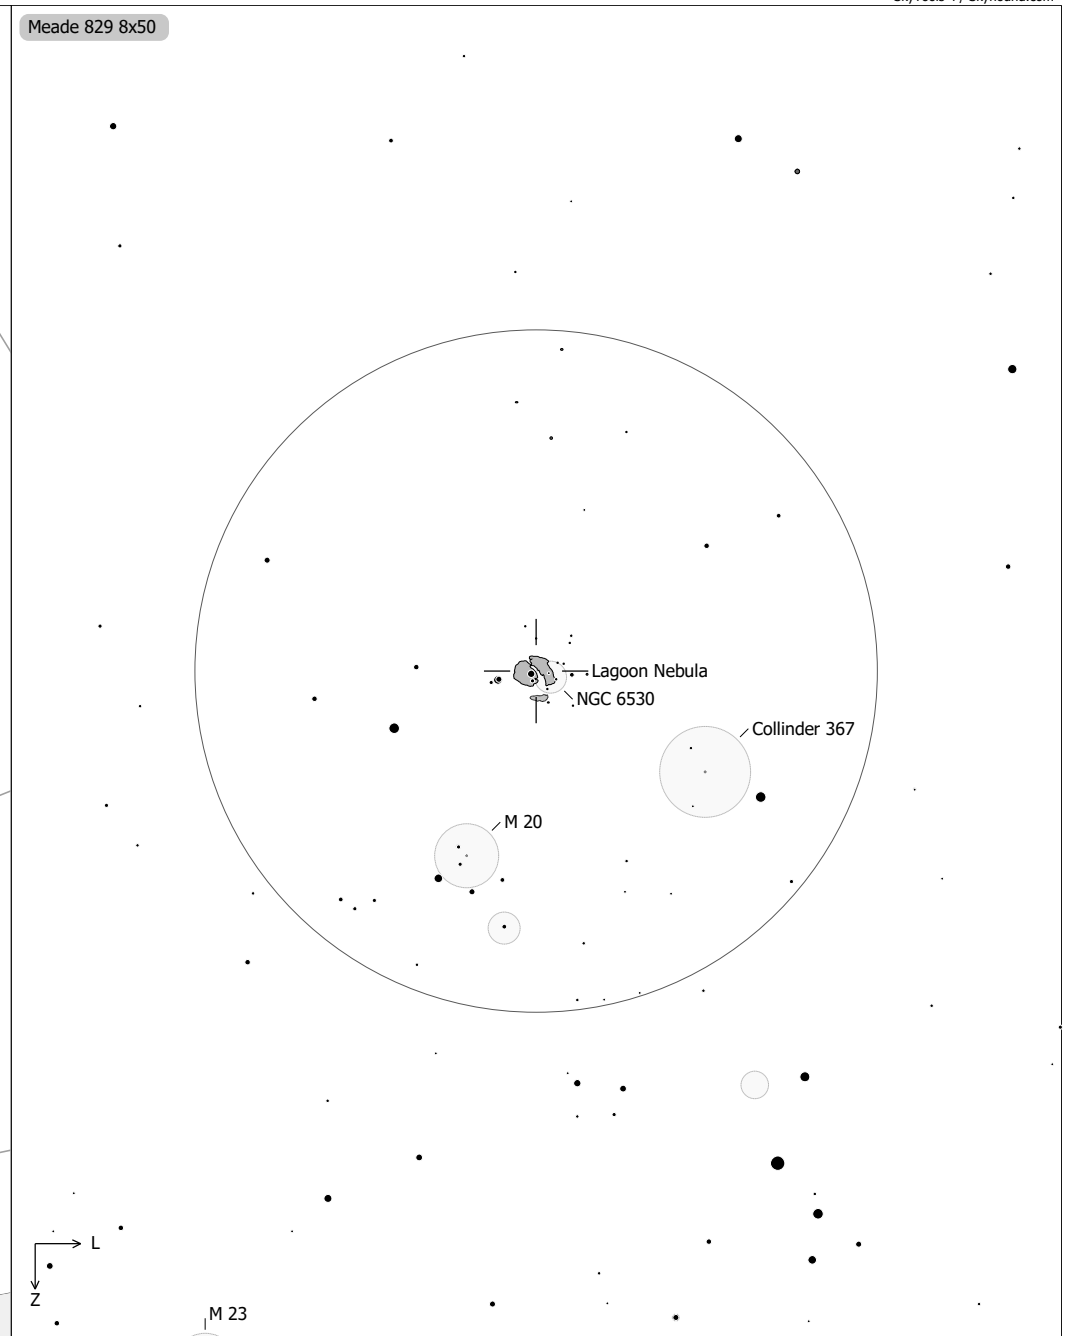

Naked-Eye: S

Meade 829 8x50

Lagoon Nebula (Diffuse Nebula)
 aka M 8, NGC 6523 (NGC 6526), NGC 6526, IC 1271, Sh 2-25, LBN 25, H V-9
 R.A. 18h04m02.0s Dec. -24°23'14" J2000 (Sgr)
 Magnitude: 5.00 Size: 17.0' x 15.0'

□ ■ Ref. Neb.	○ Galaxy	● 9	● 6	● 3
◇ Dark Neb.	○ Galaxy Gr.	● 10	● 7	● 4
● Globule	● Quasar	● 8	● 5	
○ Open Cl.	● Planetary			
● Globular Cl.	□ HII Region			
× Skymark	□ SN Remnant			