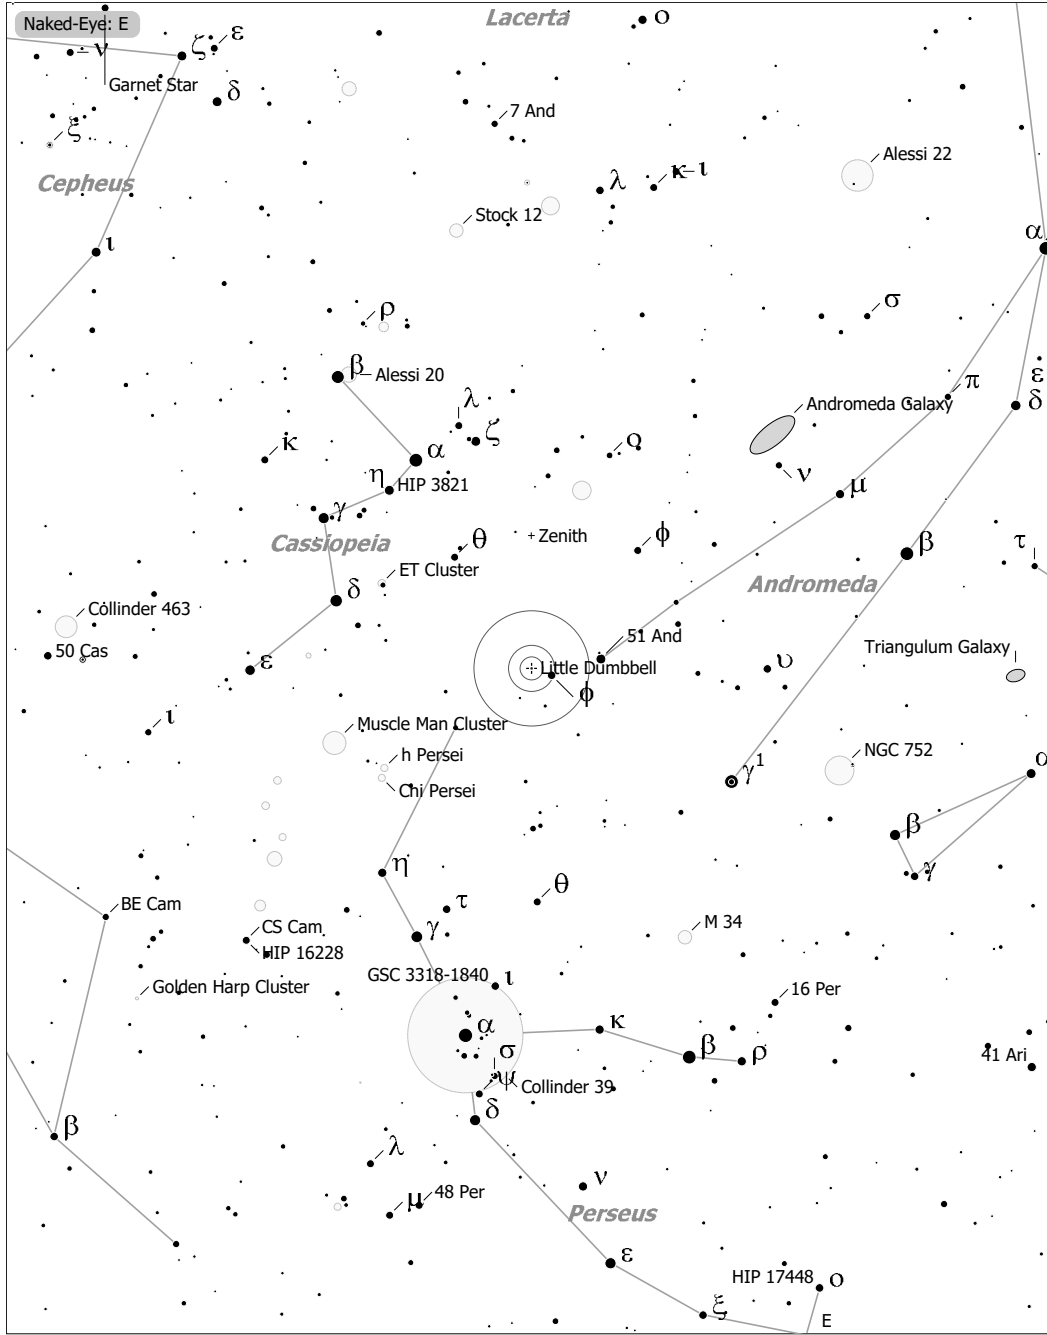

# Objekte des Monats: Kleiner Hantelnebel (Messier 76)

Little Dumbbell (Planetary Nebula)  
 aka Barbell, M 76, NGC 650, PN G130.9-10.5, PK 130-10.1, ARO 2, H I-193, NGC 650-51  
 R.A. 01h42m19.7s Dec. +51°34'35" J2000 (Per)  
 Magnitude: 10.10 Size: 2.7' SBr: 18.1 Mag/arcsec<sup>2</sup> Distance: 2400 ly

- |                |              |      |     |     |
|----------------|--------------|------|-----|-----|
| ◻ Ref. Neb.    | ○ Galaxy     | • 10 | ● 7 | ● 4 |
| ◇ Dark Neb.    | ○ Galaxy Gr. | • 11 | ● 8 | ● 5 |
| ● Globule      | ● Quasar     | • 9  | ● 9 | ● 6 |
| ○ Open Cl.     | ● Planetary  |      |     |     |
| ● Globular Cl. | ◻ HII Region |      |     |     |
| × Skymark      | ◻ SN Remnant |      |     |     |