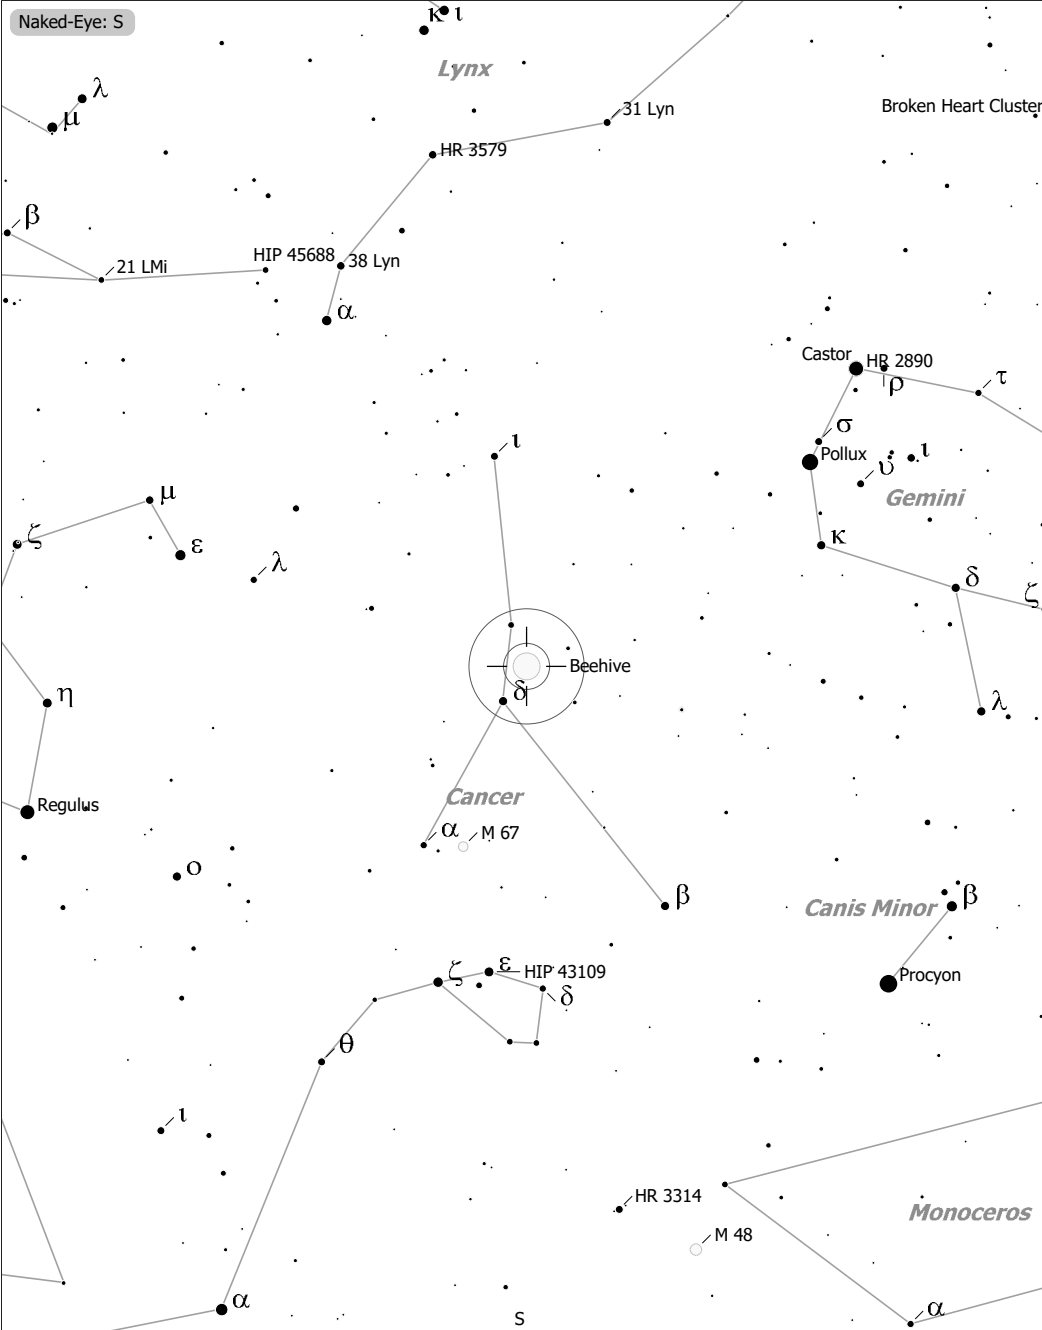

Objekte des Monats: Praesepe (Messier 44)

Beehive (Open Cluster)
 aka M 44, NGC 2632, Collinder 189, Melotte 88, Raab 75, OCL 507
 R.A. 08h40m24.0s Dec. +19°40'00" J2000 (Cnc)
 Magnitude: 3.40 Size: 70.0' Distance: 610 ly

- | | | | | |
|----------------|--------------|------|-----|-----|
| ◻ Ref. Neb. | ○ Galaxy | • 10 | ● 7 | ● 4 |
| ◇ Dark Neb. | ○ Galaxy Gr. | • 11 | ● 8 | ● 5 |
| ● Globule | ● Quasar | • 9 | ● 9 | ● 6 |
| ○ Open Cl. | ● Planetary | | | |
| ● Globular Cl. | ◻ HII Region | | | |
| × Skymark | ◻ SN Remnant | | | |