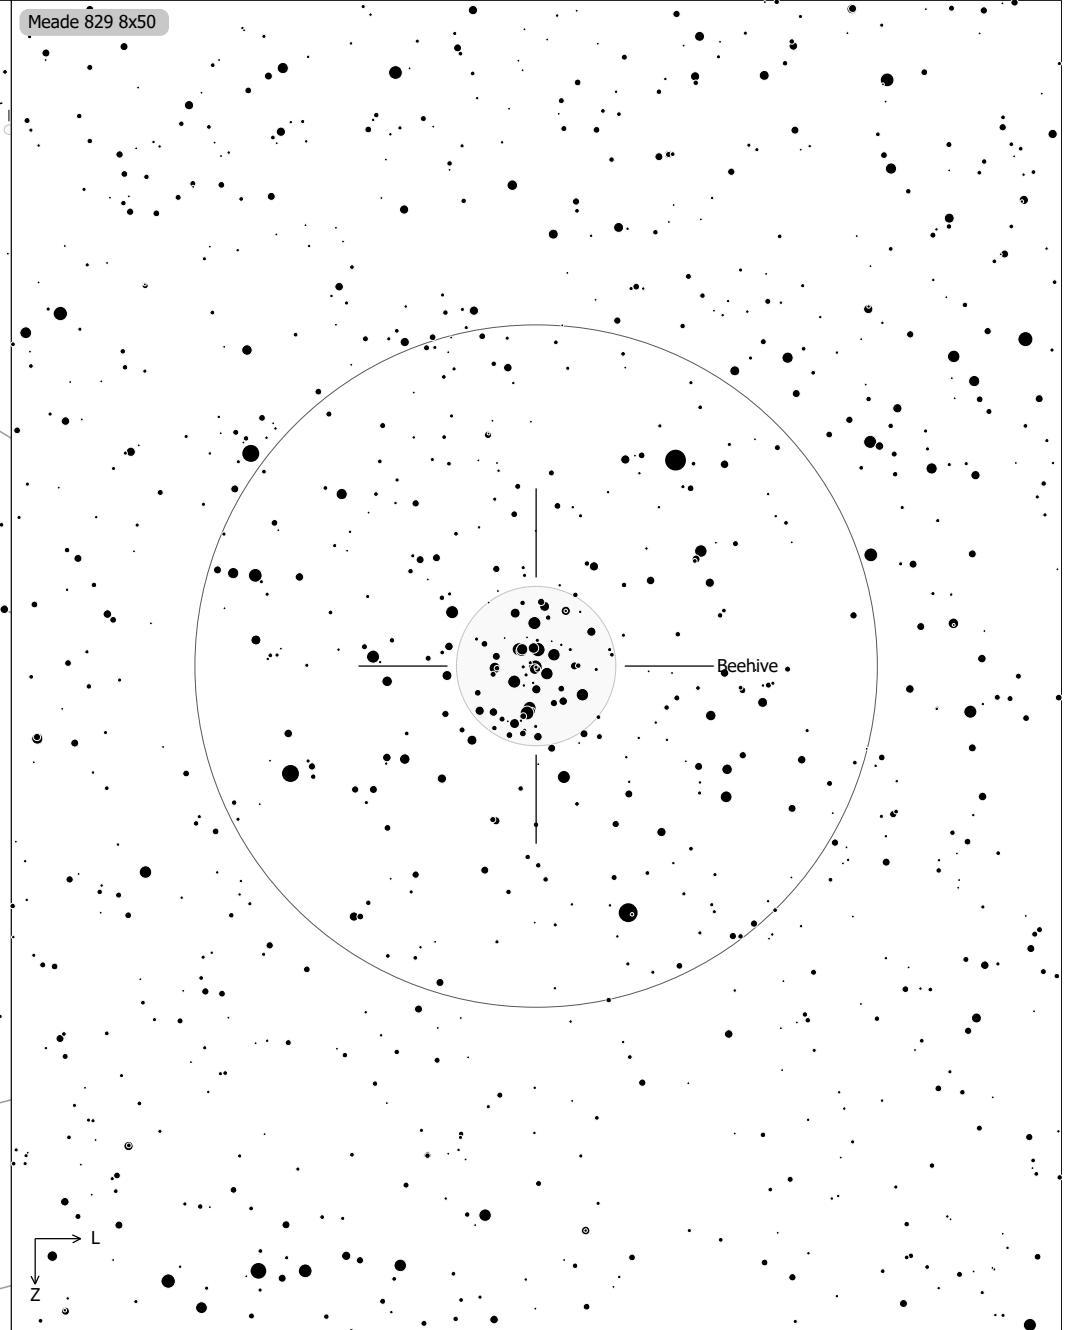

Objekte des Monats: Praesepe (Messier 44)

Beehive (Open Cluster)
 aka M 44, NGC 2632, Collinder 189, Melotte 88, Raab 75, OCL 507
 R.A. 08h40m24.0s Dec. +19°40'00" J2000 (Cnc)
 Magnitude: 3.40 Size: 70.0' Distance: 610 ly

- | | | | | |
|----------------|--------------|------|-----|-----|
| ◻ Ref. Neb. | ○ Galaxy | • 10 | ● 7 | ● 4 |
| ◇ Dark Neb. | ○ Galaxy Gr. | • 11 | ● 8 | ● 5 |
| ● Globule | ● Quasar | • 9 | ● 9 | ● 6 |
| ○ Open Cl. | ● Planetary | | | |
| ● Globular Cl. | ◻ HII Region | | | |
| × Skymark | ◻ SN Remnant | | | |