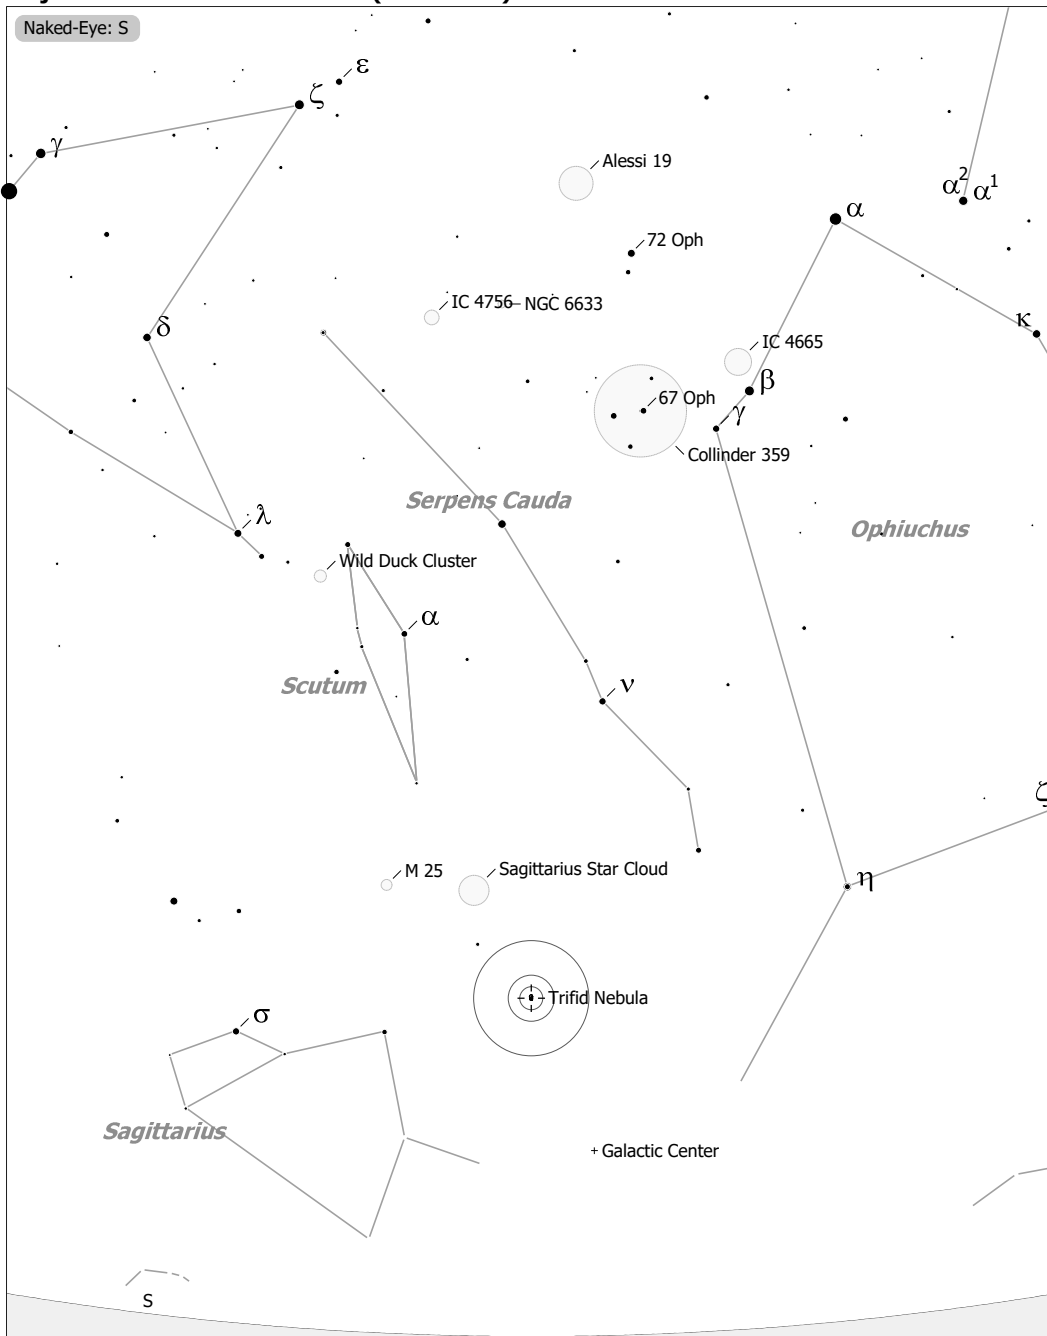

Naked-Eye: S

Meade 829 8x50

Trifid Nebula (Diffuse Nebula)
 aka M 20, NGC 6514, Sh 2-30
 R.A. 18h02m22.0s Dec. -22°59'12" J2000 (Sgr)
 Magnitude: 6.30 Size: 16.0' x 9.0'

◻	Ref. Neb.	○	Galaxy	●	9	●	6	●	3
◇	Dark Neb.	○	Galaxy Gr.	●	10	●	7	●	4
●	Globule	●	Quasar	●	8	●	5		
○	Open Cl.	●	Planetary						
●	Globular Cl.	◻	HII Region						
×	Skymark	◻	SN Remnant						