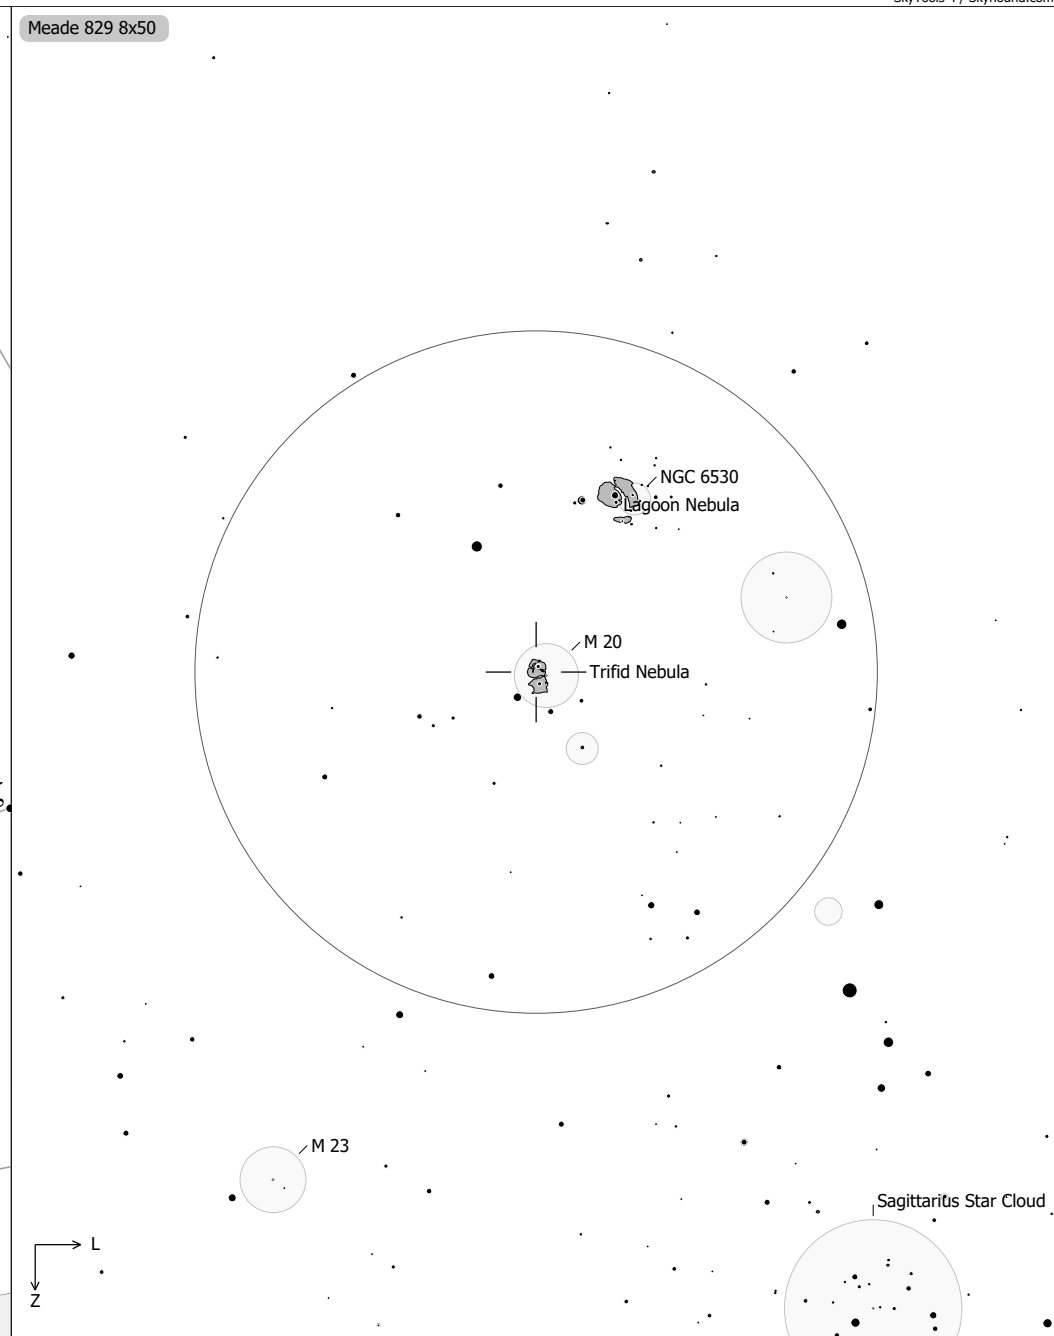

Naked-Eye: S

Meade 829 8x50

Trifid Nebula (Diffuse Nebula)
 aka M 20, NGC 6514, Sh 2-30
 R.A. 18h02m22.0s Dec. -22°59'12" J2000 (Sgr)
 Magnitude: 6.30 Size: 16.0' x 9.0'

◻	Ref. Neb.	○	Galaxy	●	9	●	6	●	3
◇	Dark Neb.	○	Galaxy Gr.	●	10	●	7	●	4
●	Globule	●	Quasar	●	8	●	5		
○	Open Cl.	●	Planetary						
●	Globular Cl.	◻	HII Region						
×	Skymark	◻	SN Remnant						