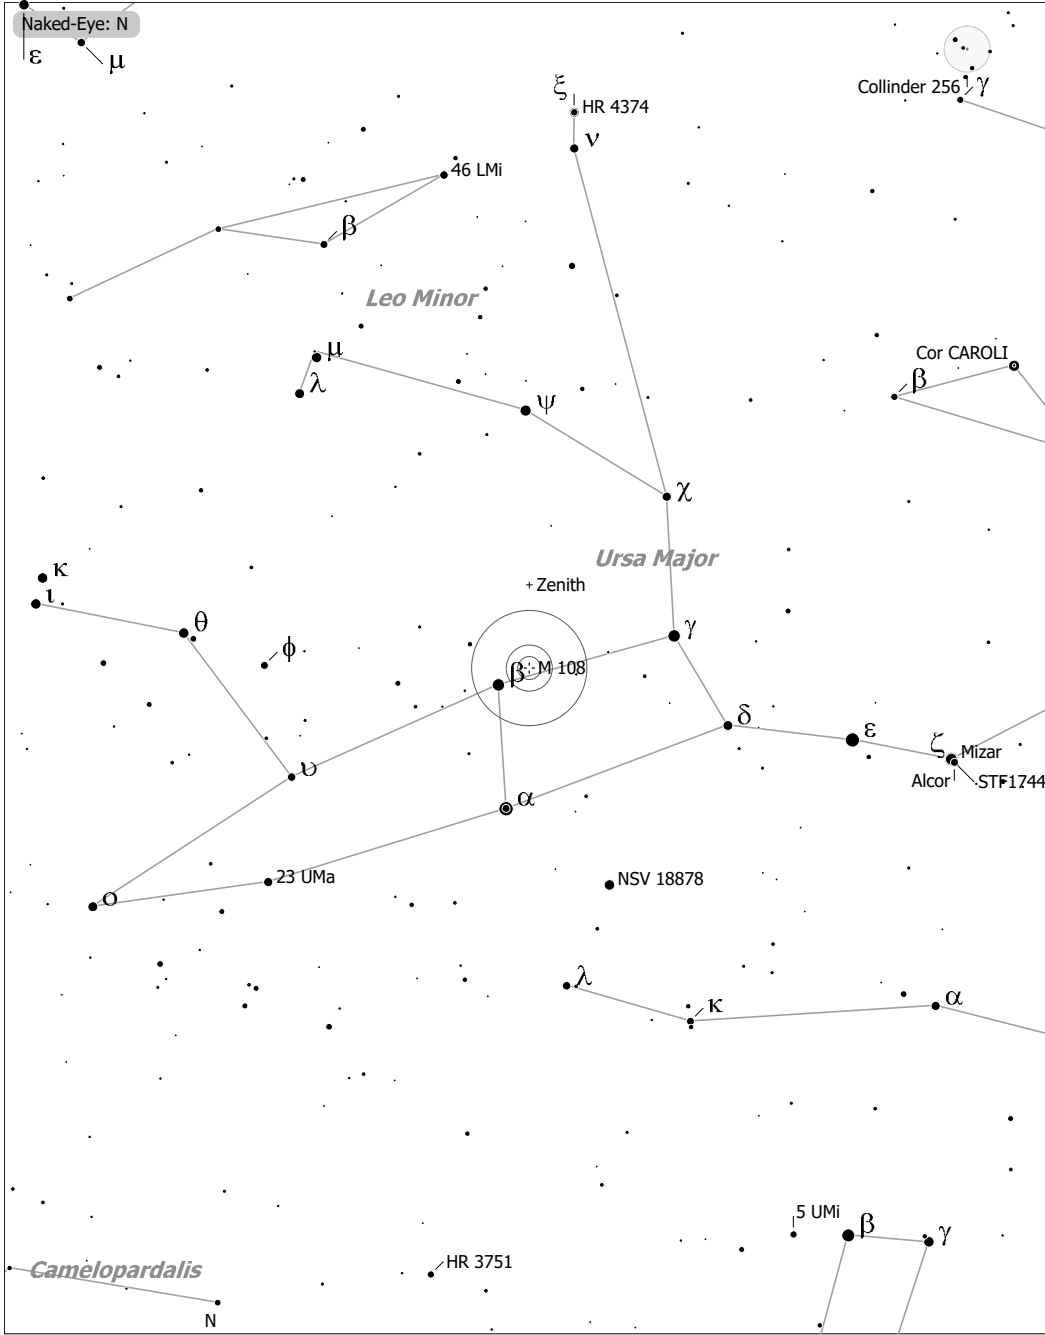

Objekte des Monats: Messier 108

M 108 (Galaxy)
 aka NGC 3556, MCG 9-18-98, UGC 6225, Z 268-1, H V-46, PGC 34030
 R.A. 11h11m30.9s Dec. +55°40'27" J2000 (UMa)
 Magnitude: 10.70 B Size: 4.0' x 1.7' SBC, Nearly face on SBr: 20.9 Mag/arcsec²

- | | | | | |
|----------------|--------------|------|-----|-----|
| ◻ Ref. Neb. | ○ Galaxy | • 10 | ● 7 | ● 4 |
| ◇ Dark Neb. | ○ Galaxy Gr. | • 11 | ● 8 | ● 5 |
| ● Globule | ● Quasar | • 9 | ● 6 | |
| ○ Open Cl. | ● Planetary | | | |
| ● Globular Cl. | ◻ HII Region | | | |
| × Skymark | ◻ SN Remnant | | | |