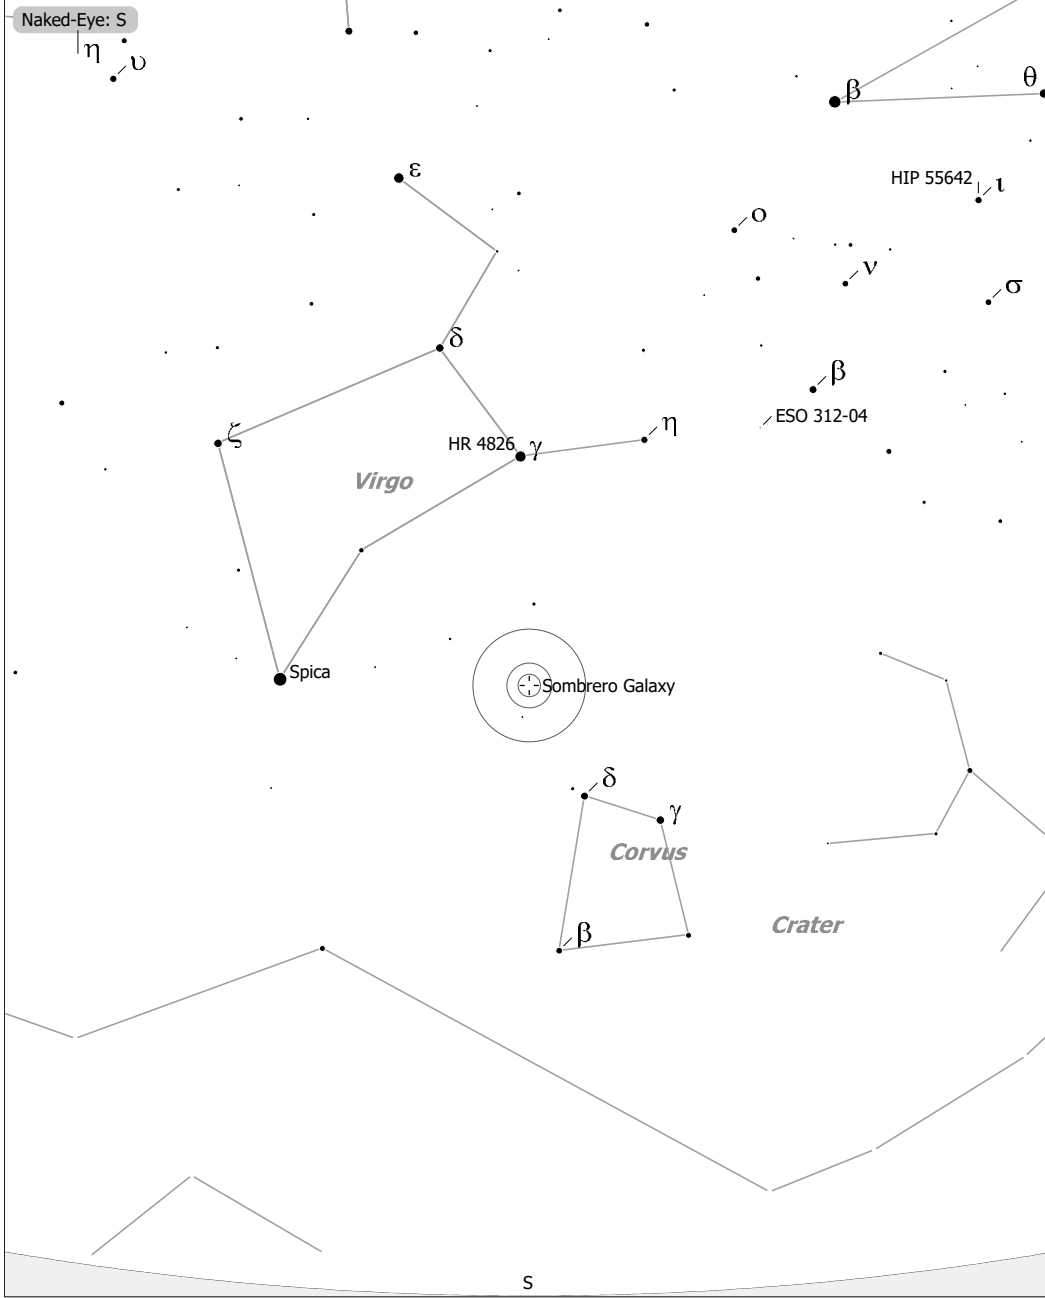

Objekte des Monats: Sombrero-Galaxie (Messier 104)

Sombrero Galaxy (Galaxy)
 aka M 104, NGC 4594, MCG -2-32-20, UGCA 293, H I-43, PGC 42407
 R.A. 12h39m59.4s Dec. -11°37'23" J2000 (Vir)
 Magnitude: 9.10 B Size: 8.5' x 4.9' Sa, Nearly face on SBr: 21.3 Mag/arcsec²

□ ■ Ref. Neb.	○ Galaxy	● 9	● 6	● 3
◇ Dark Neb.	○ Galaxy Gr.	● 10	● 7	● 4
● Globule	● Quasar	● 8	● 5	
○ Open Cl.	● Planetary			
● Globular Cl.	□ H II Region			
× Skymark	□ SN Remnant			